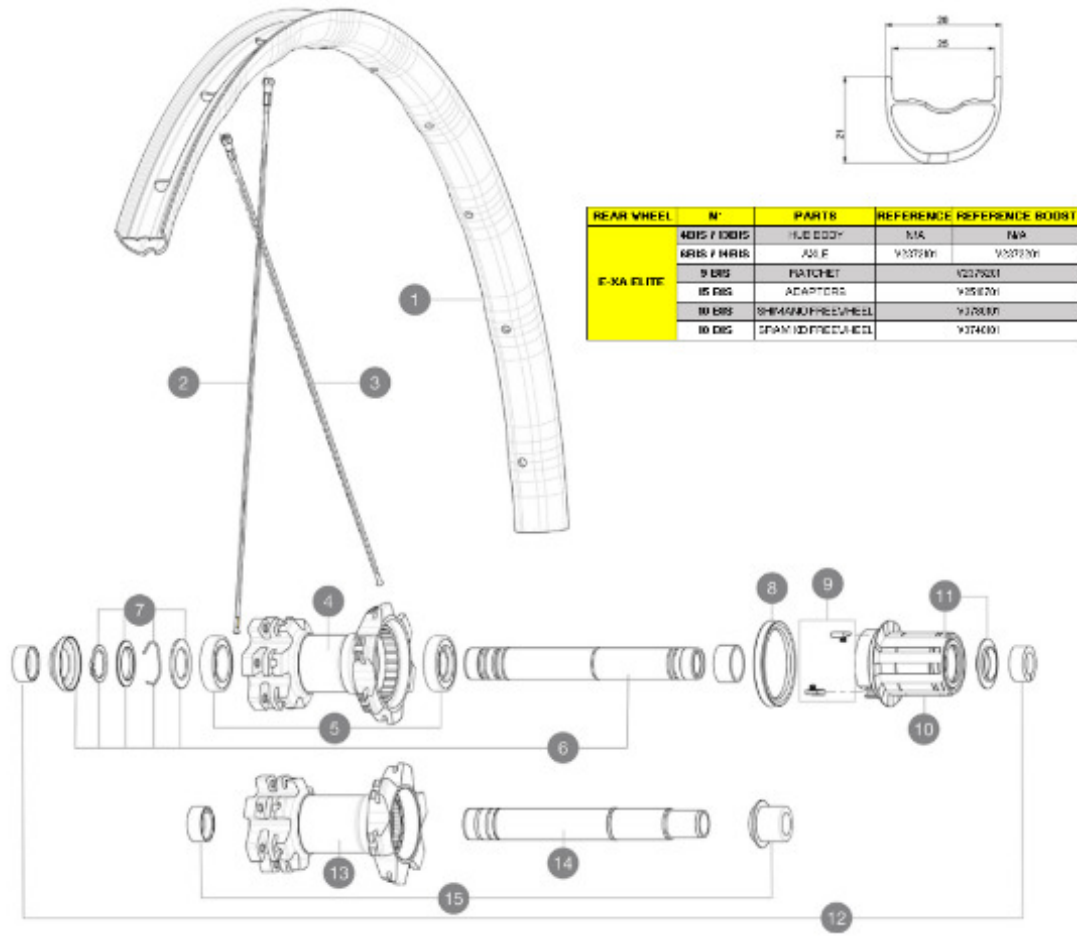

ASTM CATEGORY 3 : CROSS COUNTRY AND TRAIL RIDING

For a longer longevity of the wheel, Mavic recommends that the total weight supported by the wheels don't exceed 120kg, bike included
Recommended tyre sizes: 46mm to 64mm (1.8" to 2.5")

REFERENCES WHEELS

R22571	E-Xa Elite 27,5 Rr Bst XD	R22231	E-Xa Elite 27,5 Bst Rr
--------	---------------------------	--------	------------------------

REAR WHEEL	N°	PARTS	REFERENCE	REFERENCE
40RS / 40RIS		HUB BODY	N/A	N/A
6RS / 6RIS		AXLE	V337201	V337201
9 RS		RATCHET	V2375201	
15 RS		ADAPTERS	V2510701	
10 RS		SPRINGS/FREEWHEEL	V3780101	
10 RS		SPRING ADAPTERS	V3740101	

Hookless profile

Use with Mavic Tubeless Tape

SPOKES

- **Material** : steel
- **Shape** : straight pull, bladed
- **Count** : 24 front and rear
- **Lacing** : front and rear crossed 2

WHEEL HUB

- **Front and rear bodies** : aluminum
 - **Axle material** : aluminum
- Auto adjust sealed cartridge bearings (QRM Auto)
- **Freewheel** : ITS-4 QRM Auto alloy

VERSIONS

- **Color** : Black only
- **Disc standard** : 6 Bolts only
- **Hub width** : Boost only (front 110, rear 148)

WHEEL WEIGHTS

Weight Rear 27.5" : 945

Weight Rear 29" : 985