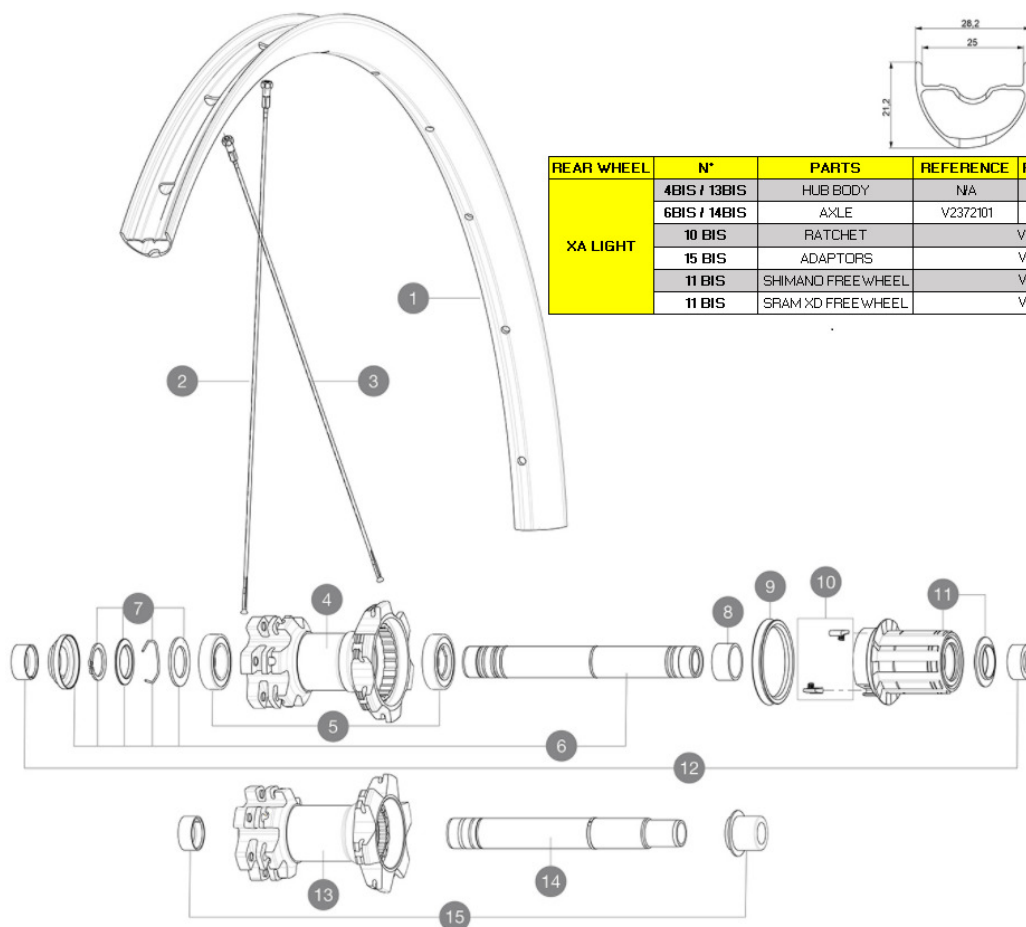

ASTM CATEGORY 3 : CROSS COUNTRY AND TRAIL RIDING

For a longer longevity of the wheel, Mavic recommends that the total weight supported by the wheels don't exceed 120kg, bike included

Recommended tyre sizes: 46mm to 64mm (1.8" to 2.5")

REFERENCES WHEELS

R22261	Xa Light 27,5 Bst Rr	R22671	Xa Light 27,5 Rr Bst XD
R22661	Xa Light 27,5 Rr XD	R22251	Xa Light 27,5 Rr

REAR WHEEL	N°	PARTS	REFERENCE	REFERENCE BOOST
XA LIGHT	4BIS / 13BIS	HUB BODY	N/A	N/A
	6BIS / 14BIS	AXLE	V2372101	V2372201
	10 BIS	RATCHET		V2375201
	15 BIS	ADAPTORS		V2510701
	11 BIS	SHIMANO FREEWHEEL		V3780101
	11 BIS	SRAM XD FREEWHEEL		V3740101

Specifications

RIMS

- **Material** : S6000 Aluminum
- **Joint** : SUP
- **Drilling** : traditional
- **Valve hole diameter** : 6.5 mm
- **Tyre** : UST Tubeless and tubetype
- **Internal width** : 25 mm
- **ETRTO size 27.5"** : 584x25TSS
- **ETRTO size 29"** : 622x25TSS

VERSIONS

- **Color** : Black only
- **Disc standard** : 6 Bolts only
- **Hub width** : Boost (front 110, rear 148) or Non-Boost (front 100, rear 135/142)

WHEEL WEIGHTS

Weight Rear 27.5": 935
Weight Rear 29": 975