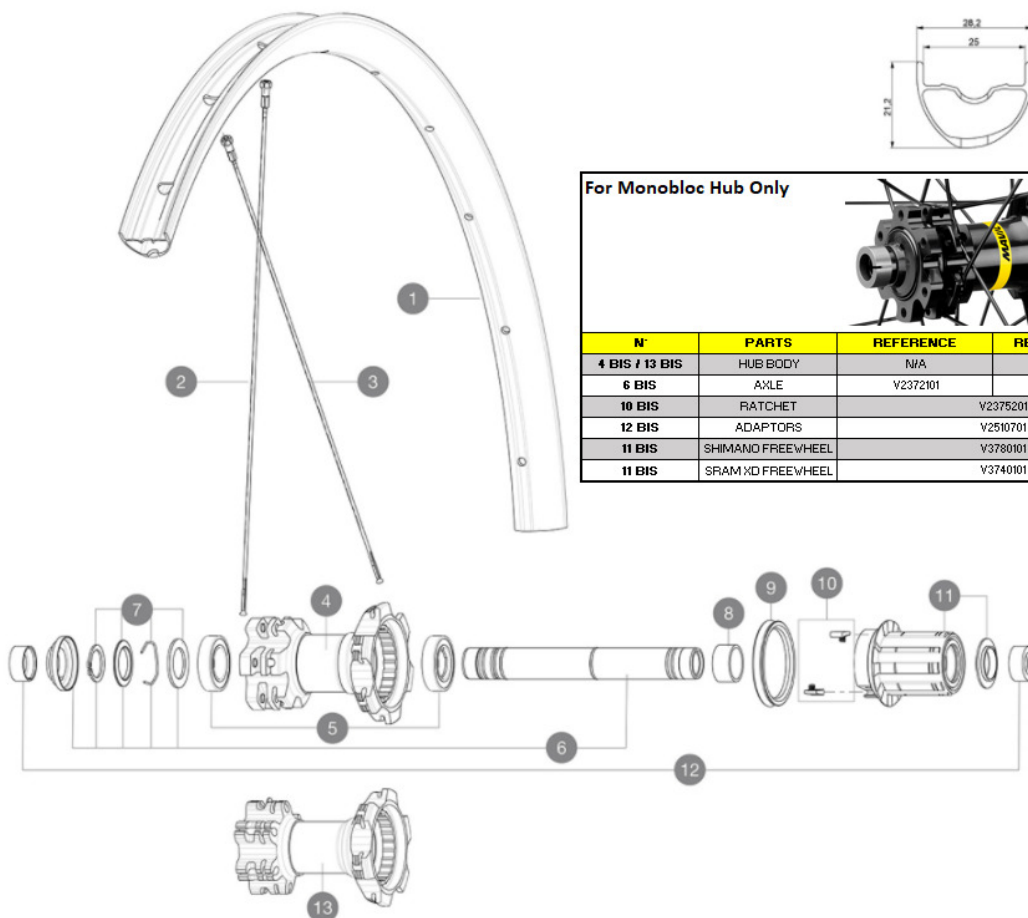

ASTM CATEGORY 3 : CROSS COUNTRY AND TRAIL RIDING

For a longer longevity of the wheel, Mavic recommends that the total weight supported by the wheels don't exceed 120kg, bike included

Recommended tyre sizes: 46mm to 64mm (1.8" to 2.5")

REFERENCES WHEELS

R18021	Xa27,5RrBst	R22651	Xa 27,5 Rr Bst XD
R22641	Xa 27,5 Rr XD	R17361	Xa27,5Rr

RIMS

&NBSP;:

1	V2318215	KIT FRONT/REAR RIM XA/XA LIGHT 27,5" 25TSS
	V2700101	UST Tape 28mm for 25 to 27mm wide rims

SPOKES

2	36690101	"KIT 12 FT/NDS CROSSONE/CROSSMAX/XA 27,5"" SPK 278mm"
3	36690201	"KIT 12 DS XONE/CROSSRIDE FTSX/CROSSMAX/XA 27,5"" SPK 276mm"

HUB SHELLS

	N/A	HUB BODY
5	M40076	HUB BEARINGS 17x30x7 6903 x 2
6	V2371201	KIT REAR QRM AXLE 135-142 / BOOST 148mm
	V2372101	KIT ID360 135/142 D6T AXLE WITH CLIP
	V2372201	KIT ID360 148 D6T AXLE WITH CLIP
7	V2370401	KIT REAR AUTO ADJUSTING PLAY 12mm AXLE
8	35124501	SET OF 3 REAR AXLE/FREEWHEEL BODY SPACERS MTB L1
9	99610701	ITS-4 FREEWHEEL SEAL
10	99610601	PAWLS KIT FOR ITS-4 (OR TS-2)
	V2375201	KIT ID360 24 TEETH 2 RATCHET + MTB SPRING + PAD (specific)
11	35126301	TS-2 FREEWHEEL BODY + SEAL 2013 (NO PAWLS) - while stock las
	V3740101	XD MTB Freewheel Body ID360
	V3780101	HG9 Alloy MTB Freewheel Body ID360
	N/A	HUB BODY

ADAPTERS

12	32965001	ADAPTER Rr 12x142mm Elite/CRide MTB (Rd)
	V2510701	ID360V2RrAxleAdapt12x142/148