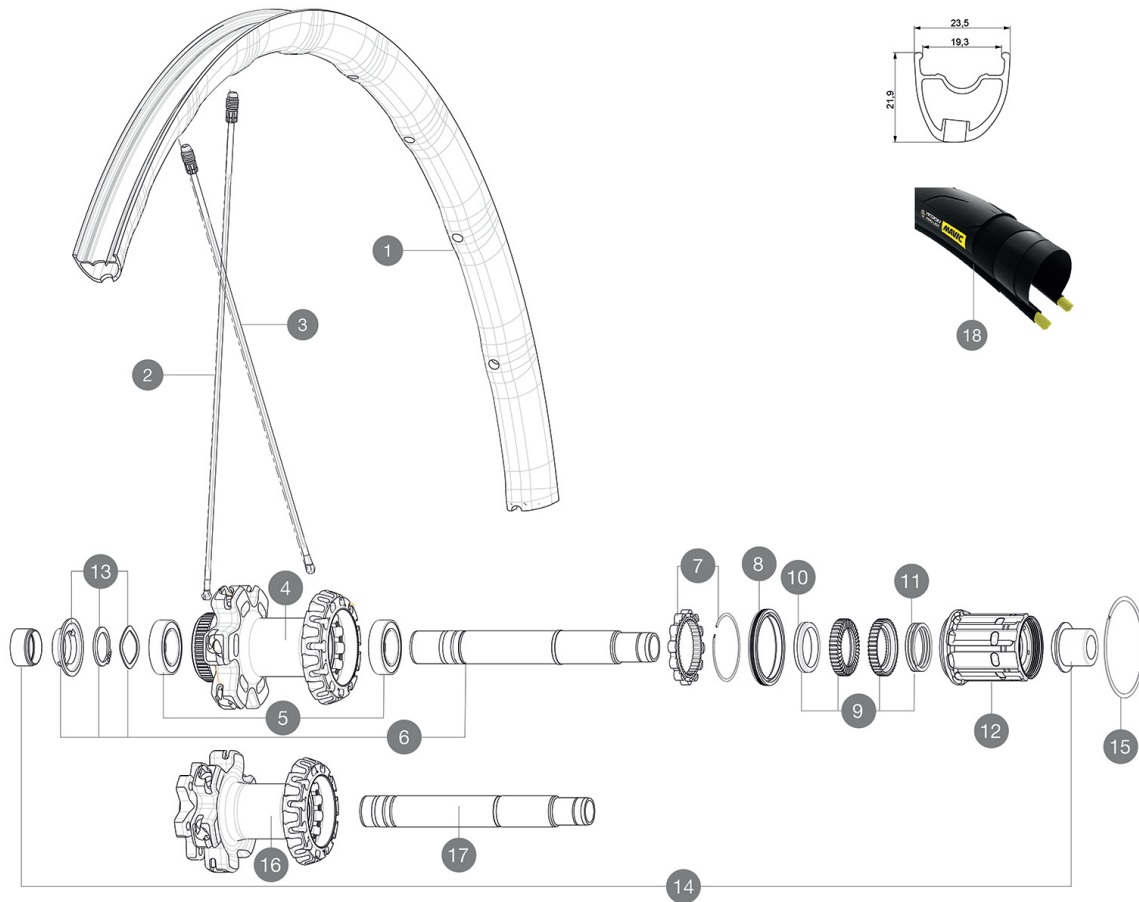

MAVIC Ksyrium Pro Disc UST

ASTM CATEGORY 2 : road and offroad with jumps less than 15cm

For a longer longevity of the wheel, Mavic recommends that the total weight supported by the wheels don't exceed 120kg, bike included

Recommended tyre sizes: 25 to 32 mm

Max. Pressure: see indication on wheel and tyre. If they differ, use the lower of the 2

Max. Pressure tubeless: 25mm 6 bars - 87 PSI, 28mm 5 bars - 70 PSI. Max pressure tubetype: 25mm 7 bars - 102 PSI

REFERENCES WHEELS

R20441 Ksy Pro UST D6B12x142Rr

R20451 KsyPro UST DCL12x142Rr

RIMS

&NBSP;:

1 V2731713 KIT REAR RIM KSYRIUM PRO DISC UST 39C

SPOKES

2 V2272501 KIT 12 FT/NDS KSYRIUM PRO D/ALLROAD PRO SPK 291,5mm
2 V2730515 KIT 1 FT/1 NDS STAMPED BTD ALU SPOKE 291.5mm - while stock !
3 V2272601 KIT 12 DS KSYRIUM PRO D 17C/ALLROAD PRO SPK 277mm

HUB SHELLS

4 N/A HUB BODY
5 V2560401 KIT 2 BEARINGS 17x28x7 + WAVED WASHER + CLIP
6 V2252901 KIT ID360 CENTER LOCK 135/142mm AXLE W/CLIP
7 V2252701 KIT ID360 INSERT SHAPED EAR LOBE > 2017
8 V2251601 KIT ID360 SEAL + GREASE
9 V2251701 KIT ID360 2 RATCHETS + SPRING + GREASE
10 V2500501 KIT ID360 3 PADS NOISE REDUCING
11 V2251801 KIT 3 ID360 ROAD SPRINGS
12 V3430101 HG11 Freewheel Body ID360
15 V2252201 KIT 2 REAR HUB RETENTION RINGS 48mm
16 N/A HUB BODY
17 V2253001 KIT ID360 6 BOLTS 135/142mm AXLE WITH CIRCLIP

TYRES

18 39938825 Yksion Pro UST 700x25

ADAPTERS

14 V2510701 ID360V2RrAxleAdapt12x142/148
V2510801 ID360 V2 RrAxleAdapt9x135
V2510901 ID360 EVO RrAxleAdpt12x135/150