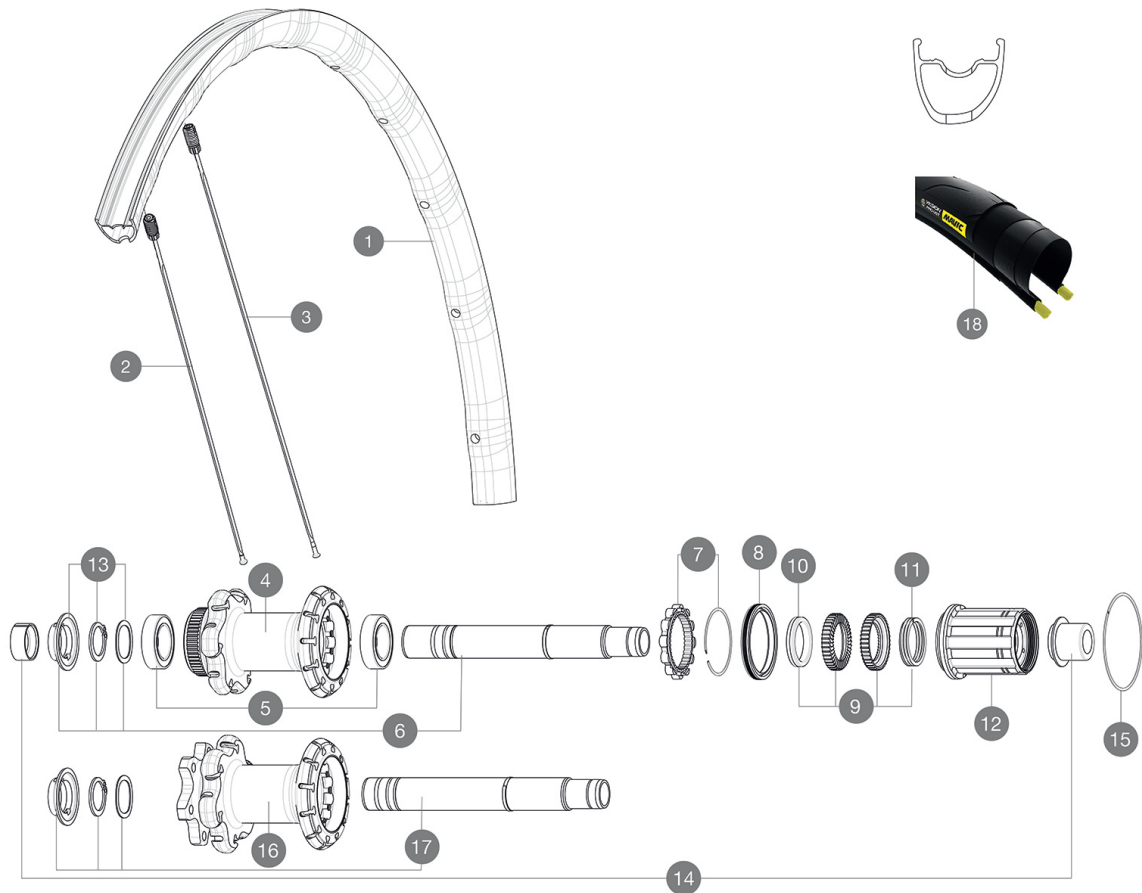

RIMS

&NBSP;:

1 V2731113 KIT REAR RIM KSYRIUM ELITE DISC UST

SPOKES

2 V2273401 KIT 12 FRT/NON DRIVE SIDE BUTTED SPOKE 297mm
3 V2273501 KIT 12 DRIVE SIDE BUTTED SPOKE 280mm

HUB SHELLS

4 N/A HUB BODY
5 V2560401 KIT 2 BEARINGS 17x28x7 + WAVED WASHER + CLIP
6 V2252901 KIT ID360 CENTER LOCK 135/142mm AXLE W/CLIP
7 V2252701 KIT ID360 INSERT SHAPED EAR LOBE > 2017
8 V2251601 KIT ID360 SEAL + GREASE
9 V2251701 KIT ID360 2 RATCHETS + SPRING + GREASE
10 V2500501 KIT ID360 3 PADS NOISE REDUCING
11 V2251801 KIT 3 ID360 ROAD SPRINGS
12 V3430101 HG11 Freewheel Body ID360
15 V2252201 KIT 2 REAR HUB RETENTION RINGS 48mm
16 N/A HUB BODY
17 V2253001 KIT ID360 6 BOLTS 135/142mm AXLE WITH CIRCLIP

SPOKES

- **Material** : steel
- **Material** : steel
- **Shape** : straight pull, bladed
- **Shape** : straight pull, bladed
- **Nipples** : Fore integrated aluminum
- **Nipples** : Fore integrated aluminum
- **Count** : 24 front and rear
- **Count** : 24 front and rear

WHEEL HUB

- **Front and rear bodies** : aluminum
- **Front and rear bodies** : aluminum
- **Axle material** : aluminum
- **Axle material** : aluminum
- **Front bearings** : adjustable sealed cartridge bearings (QRM+), Rear bearings auto adjust sealed cartridge bearings (QRM Auto)
- **Front bearings** : adjustable sealed cartridge bearings (QRM+), Rear bearings auto adjust sealed cartridge bearings (QRM Auto)
- **Freewheel** : Instant Drive 360
- **Freewheel** : Instant Drive 360
- **Front** : Quick release, 12x100 and 15x100 through axle compatible
- **Rear** : Quick Release, 12x142 and 12x135 compatible

VERSIONS

- **Color** : Black only
- **Disc standard** : 6 Bolts or Center Lock(R)
- **Disc standard** : Center Lock(R) only

WHEEL WEIGHTS

900