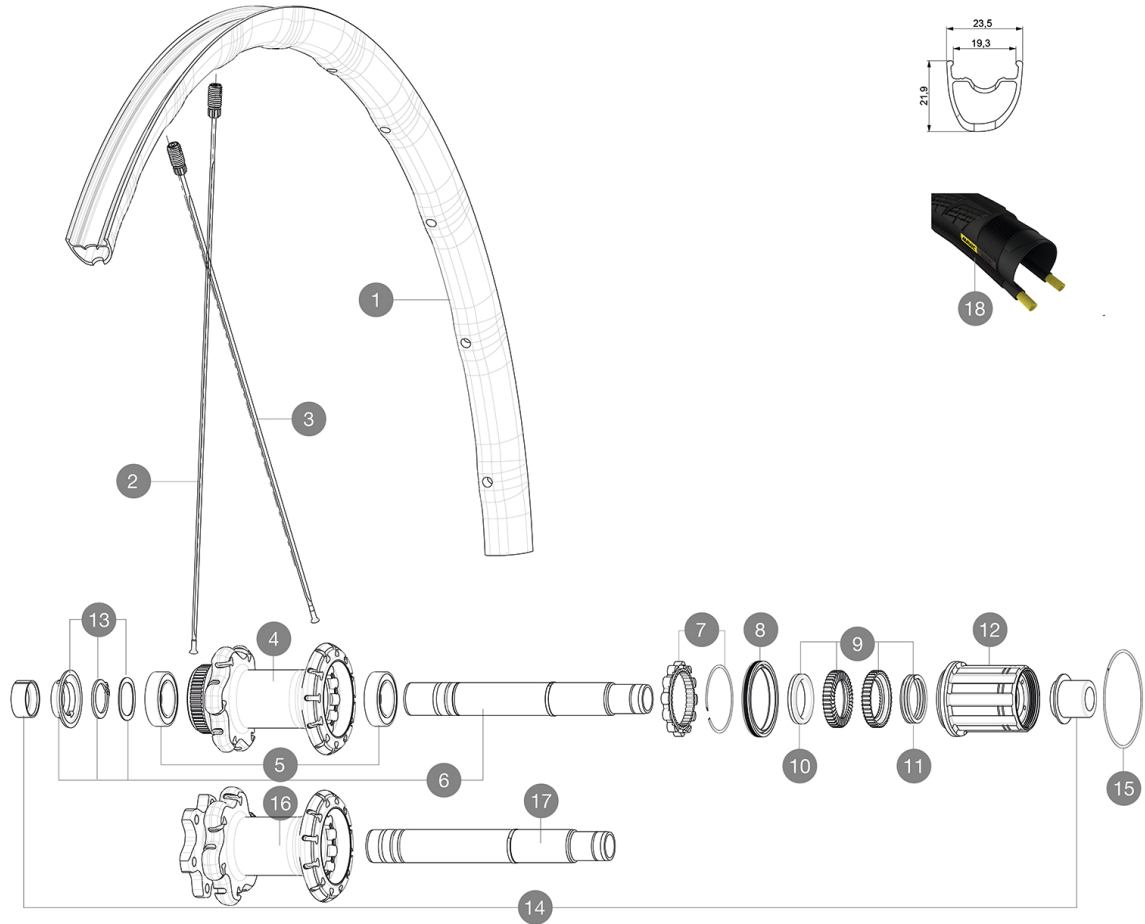

Recommended tyre sizes: 28 to 62 mm (1.1" to 2.5")

Max. Pressure: see indication on wheel and tyre. If they differ, use the lower of the 2

Max. Pressure: 30mm 5.8 bars - 85 PSI / 40mm 4.5 bars - 65 PSI

REFERENCES WHEELS

R20551 Allroad EI D6B 12x142Rr

R20571 Allroad EI DCL 12x142Rr

RIMS

&NBSP;:

1	V2731913	KIT REAR RIM ALLROAD PRO/ELITE UST While Stocks lasts
	V2620101	UST RIM TAPE 25mm (for 21-24mm wide rim)

SPOKES

2	V2273201	KIT 12 FRT/NON DRIVE SIDE BUTTED SPOKE 297mm
3	V2273301	KIT 12 DRIVE SIDE BUTTED SPOKE 280mm

HUB SHELLS

4	N/A	HUB BODY
5	V2560401	KIT 2 BEARINGS 17x28x7 + WAVED WASHER + CLIP
6	V2252901	KIT ID360 CENTER LOCK 135/142mm AXLE W/CLIP
7	V2252701	KIT ID360 INSERT SHAPED EAR LOBE > 2017
8	V2251601	KIT ID360 SEAL + GREASE
9	V2251701	KIT ID360 2 RATCHETS + SPRING + GREASE
10	V2500501	KIT ID360 3 PADS NOISE REDUCING
11	V2251801	KIT 3 ID360 ROAD SPRINGS
12	V3430101	HG11 Freewheel Body ID360
13	V2560501	KIT ADJUST. SYSTEM QRM AUTO ID360 for 17x28x7 bearing
15	V2252201	KIT 2 REAR HUB RETENTION RINGS 48mm
16	N/A	HUB BODY
17	V2253001	KIT ID360 6 BOLTS 135/142mm AXLE WITH CIRCLIP