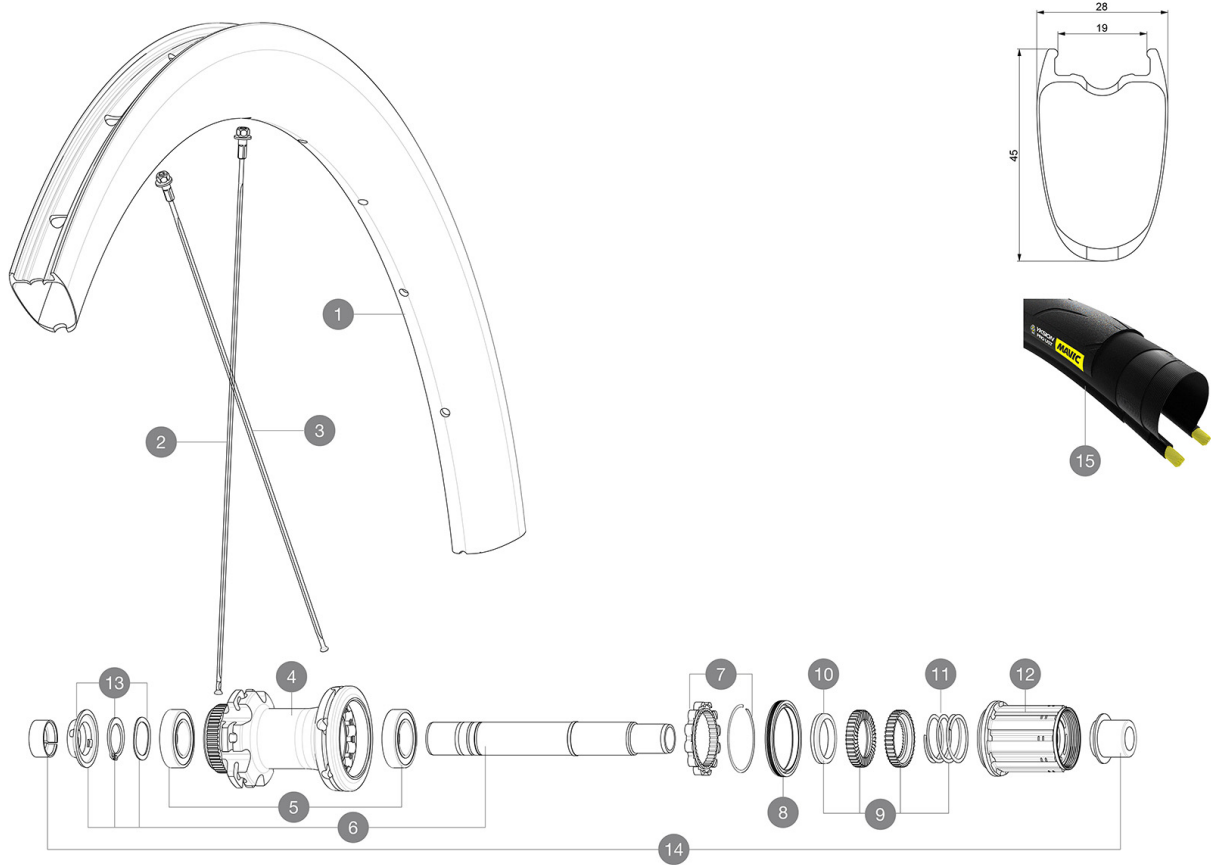

MAVIC Cosmic Pro Carbon UST Disc

ASTM CATEGORY 1 : road only

For a longer longevity of the wheel, Mavic recommends that the total weight supported by the wheels don't exceed 120kg, bike included

Recommended tyre sizes: 25 to 32 mm

Max. Pressure: see indication on wheel and tyre. If they differ, use the lower of the 2

Max. Pressure tubeless: 25mm 6 bars - 87 PSI, 28mm 5 bars - 70 PSI. Max pressure tubetype: 25mm 7 bars - 102 PSI, 28mm 6 bars - 87 PSI

REFERENCES WHEELS

R22831 CosmicProCarb UST DCL Rr

R37391 CosmicProCarb UST DCL RrNT

RIMS

&NBSP::

1	V4092815	Kit Front/Rear rim Cosmic SL 45 Disc
1	V2736813	KIT REAR RIM COSMIC PRO CARBON UST Disc - while stock last
	V2620101	UST RIM TAPE 25mm (for 21-24mm wide rim)

SPOKES

2	V4160301	Kit 2 Front/Rear non Drive Side stamped Stainless Spoke 273
2	V3665901	KIT 12 FRt/RNDs COSMIC PRO CARBON UST Disc SPOKE 273 + nipple
2	V4161201	Kit 12 Front/Rear non Drive Side Stainless Spokes 273 Cosmic
2	V3665501	KIT 2 FRt/RNDs STAMPED SPOKE 273 COSMIC PRO CARBON UST Disc
3	V3665701	KIT 12 DS COSMIC PRO CARBON UST Disc SPOKE 270mm + nipple+wa
3	V4161101	Kit 12 Rear Drive Side Stainless Spokes 270 Cosmic Pro Carbo

HUB SHELLS

4	N/A	HUB BODY
5	M40076	HUB BEARINGS 17x30x7 6903 x 2
6	V2373401	KIT ID360 135/142 DCL L1 AXLE WITH CLIP
7	V2252701	KIT ID360 INSERT SHAPED EAR LOBE > 2017
8	V2251601	KIT ID360 SEAL + GREASE
9	V2251701	KIT ID360 2 RATCHETS + SPRING + GREASE
10	V2500501	KIT ID360 3 PADS NOISE REDUCING
11	V2251801	KIT 3 ID360 ROAD SPRINGS

12	V3430101	HG11 Freewheel Body ID360
13	V2373001	KIT ADJUST. SYSTEM QRM AUTO ID360 for 17x30x7 bearing

TYRES

15	39938825	Yksion Pro UST 700x25

ADAPTERS

14	V2510701	ID360V2RrAxleAdapt12x142/148
	V2510901	ID360 EVO RrAxleAdpt12x135/150
	V2510801	ID360 V2 RrAxleAdapt9x135