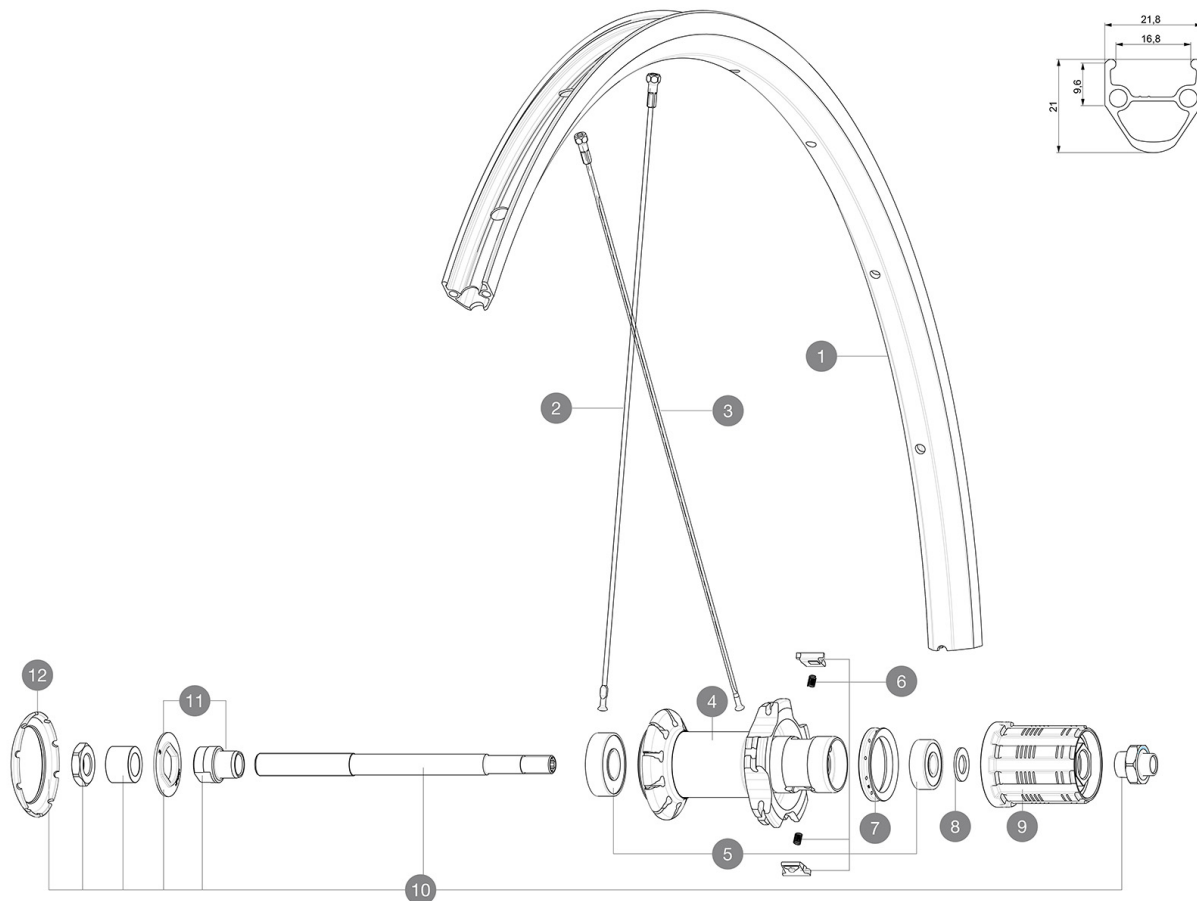

Maximum tyre pressure: 2.55bar/37PSI with a 54mm tyre - 1.3bar/19PSI with a 125mm tyre

ASTM CATEGORY 1 : road only

For a longer longevity of the wheel, Mavic recommends that the total weight supported by the wheels don't exceed 120kg, bike included

Maximum tyre pressure: 7.5bar/108PSI with a 23mm tyre - 4.6bar/67PSI with a 52mm tyre

Recommended tyre sizes: 25 to 32 mm

Max. Pressure: see indication on wheel and tyre. If they differ, use the lower of the 2

Max. Pressure: 23mm 8.7 bars - 125 psi, 25/28mm 7.7 bars - 110 psi

Maximum tyre size: width 52mm - pressure max. 5Bar/72PSI

REFERENCES WHEELS

R23241 AKSIUM RB 700 QR M11

RIMS

&NBSP::

1 jantearrouteub REAR ROAD UB RIM

SPOKES

2 V2272701 KIT 10 FT/NDS AKSIUM RND SPK 283mm (OEM only)
3 V3661501 KIT 10 DS AKSIUM 19 FLAT SPOKE 301mm + nipples

HUB SHELLS

5 M40660 REAR HUB 608+6001 BEARINGS
6 M40578 FTSL PAWLS KIT (ROAD WHEELS)
7 99500001 FTSL/FTSX FREEHUB BODY SEAL
8 M40067 INTERNAL FREEWHEEL SPACER FTSL/FTSX
9 30871101 FTS-L ROAD FREEWHEEL BODY HG11 8/9 compatible
10 99603901 REAR AXLE QRM ROAD 2008
11 99603801 SHORT EXPENSIBLE BEARING SUPPORTS > 2008
12 12034401 KIT 3 HUB CAPS AERO 10 SLOTS BLACK