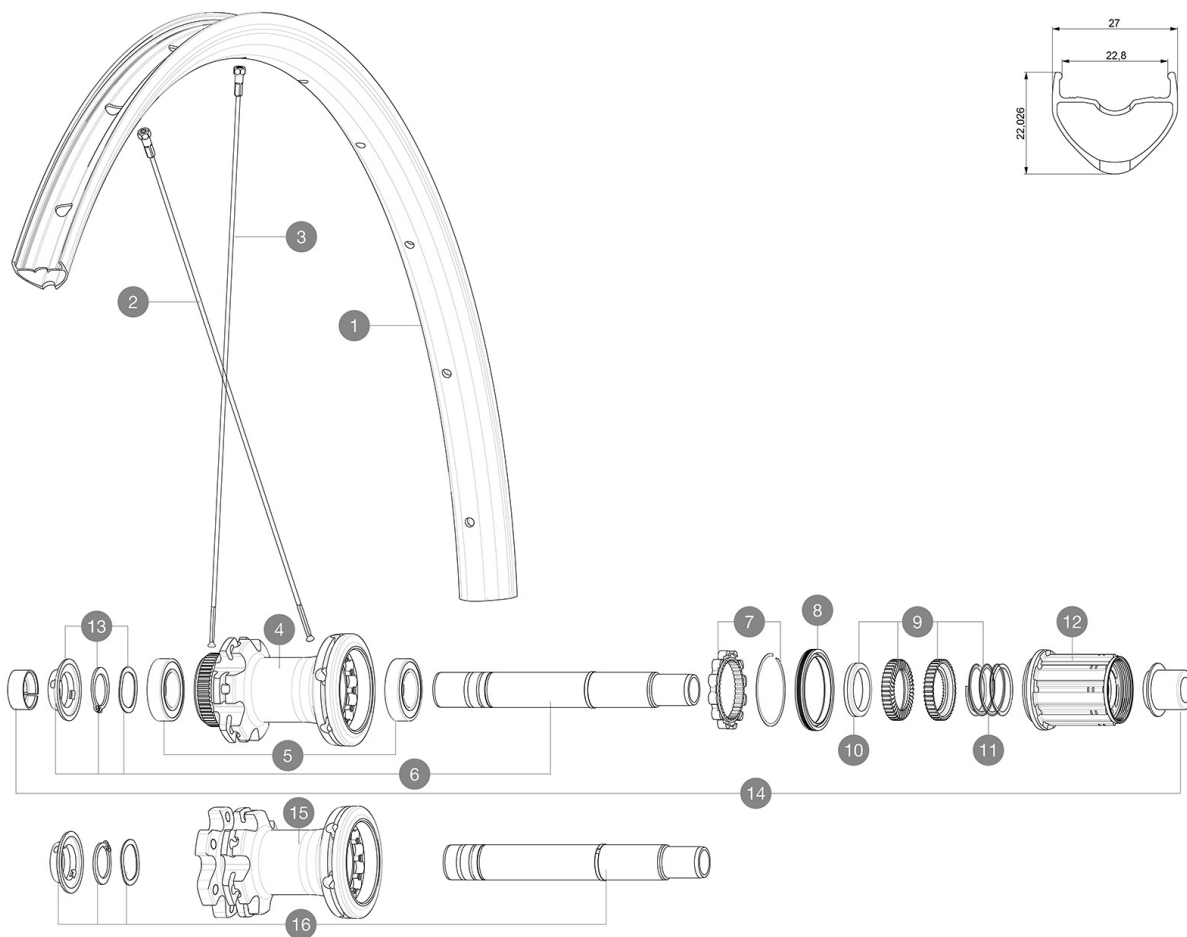

ASTM CATEGORY 2 : road and offroad with jumps less than 15cm

ID360 Shimano HG9 alloy freewheel body (V3780101)

For a longer longevity of the wheel, Mavic recommends that the total weight supported by the wheels don't exceed 120kg, bike included

Maximum tyre pressure: 5.5bar/80PSI with a 28mm tyre - 3.25bar/47PSI with a 64mm tyre

Recommended tyre sizes: 28 to 62 mm (1.1" to 2.5")

Max. Pressure: see indication on wheel and tyre. If they differ, use the lower of the 2

Max. Pressure: 30mm 5.8 bars - 85 PSI / 35mm 5.1 bars - 74 PSI / 40mm 4.5 bars - 65 PSI

Rear axle: 12mm thru axle, convertible to Quick Release with optional adapters

REFERENCES WHEELS

R23331 ALLROAD INT 700 12X142 M11 R23351 ALLROAD CL 700 12X142 M11

RIMS

&NBSP;:

1	V2734915	KIT FRONT/REAR RIM ALLROAD UST Disc
	V2700101	UST Tape 28mm for 25 to 27mm wide rims

SPOKES

2	V2279201	KIT 12 DS AKSIUM DISC 12mm RND SPK 292mm
2	V3661701	KIT 12 DS AKSIUM Disc 19/ ALLROAD UST Disc ROUND SPOKE 293mm
3	V3664601	KIT 12 FRT/NDS ALLROAD UST Disc ROUND SPOKE 296mm + nipple w
3	V2383001	KIT 12 FT/NDS CROSSRIDE FT SX 29" SPK 297mm

HUB SHELLS

4	N/A	HUB BODY
5	M40076	HUB BEARINGS 17x30x7 6903 x 2
6	V2373401	KIT ID360 135/142 DCL L1 AXLE WITH CLIP
7	V2252701	KIT ID360 INSERT SHAPED EAR LOBE > 2017
8	V2251601	KIT ID360 SEAL + GREASE
9	V2251701	KIT ID360 2 RATCHETS + SPRING + GREASE
10	V2500501	KIT ID360 3 PADS NOISE REDUCING
11	V2251801	KIT 3 ID360 ROAD SPRINGS
12	V3430101	HG11 Freewheel Body ID360

12	V4000101	HG11 STEEL ROAD FREE HUB BODY ID360 - while stock last
13	V2373001	KIT ADJUST. SYSTEM QRM AUTO ID360 for 17x30x7 bearing
16	V2372101	KIT ID360 135/142 D6T AXLE WITH CLIP

ADAPTERS

14	V2510701	ID360V2RrAxleAdapt12x142/148
	V2510801	ID360 V2 RrAxleAdapt9x135
	V2510901	ID360 EVO RrAxleAdpt12x135/150