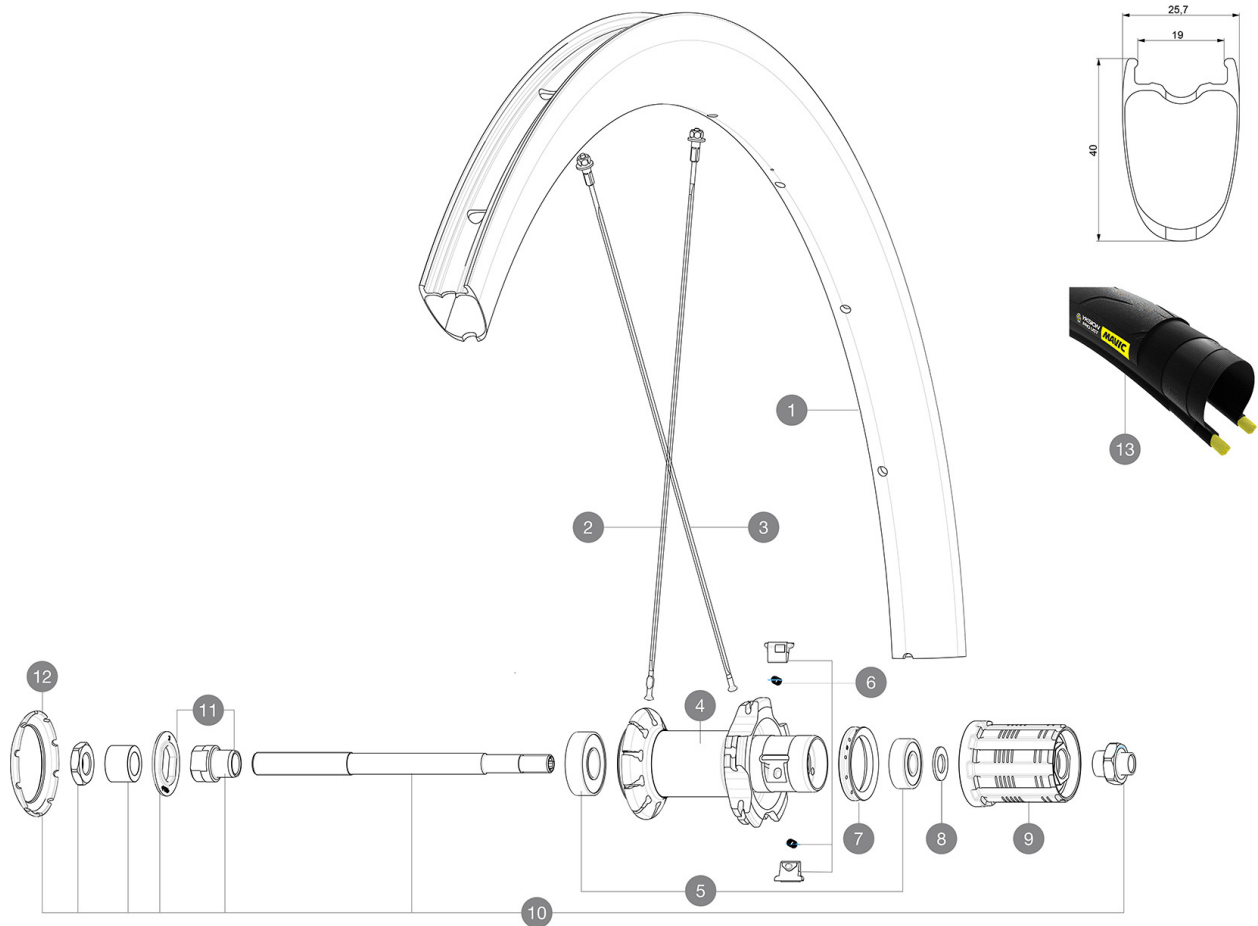

MAVIC **Cosmic Pro Carbon UST**

ASTM CATEGORY 1 : road only

For a longer longevity of the wheel, Mavic recommends that the total weight supported by the wheels don't exceed 120kg, bike included

Recommended tyre sizes: 25 to 32 mm

Max. Pressure: see indication on wheel and tyre. If they differ, use the lower of the 2

Max. Pressure tubeless: 25mm 6 bars - 87 PSI, 28mm 5 bars - 70 PSI. Max pressure tubetype: 25mm 7 bars - 102 PSI, 28mm 6 bars - 87 PSI

REFERENCES WHEELS

R27891 Cosmic Pro Carbon UST Rr

R37381 Cosmic Pro Carbon UST RrNT

RIMS

&NBSP::

1	V2734513	KIT REAR RIM COSMIC PRO CARBON UST
	V3720101	25mm UST Tape for 19 to 22mm Road Rims

SPOKES

2	V3664401	KIT 2 FRT/NDS COSMIC PRO CARBON UST STAMPED SPOKE 268mm - wh
2	V4160901	Kit 10 Front/Rear non Drive Side Stainless Spokes 268 Cosmic
2	V3664301	KIT 10 FRT/NDS COSMIC PRO CARBON UST SPOKE 268mm - while sto
2	V4160701	Kit 2 Front/Rear non Drive Side stamped Stainless Spokes 268
3	V4160101	Kit 10 stainless spokes 285 Ft Ksyrium Equipe S/Ft & NDS Aks

HUB SHELLS

4	N/A	HUB BODY
5	M40660	REAR HUB 608+6001 BEARINGS
6	M40578	FTSL PAWLS KIT (ROAD WHEELS)
7	99500001	FTSL/FTSX FREEHUB BODY SEAL
8	30872801	SET OF 3 INTERNAL SILVER SPACERS 9mm FTS-L
9	30871101	FTS-L ROAD FREEWHEEL BODY HG11 8/9 compatible
10	99603901	REAR AXLE QRM ROAD 2008
11	99603801	SHORT EXPENSIBLE BEARING SUPPORTS > 2008
12	12034401	KIT 3 HUB CAPS AERO 10 SLOTS BLACK

TYRES

13	39938825	Yksion Pro UST 700x25