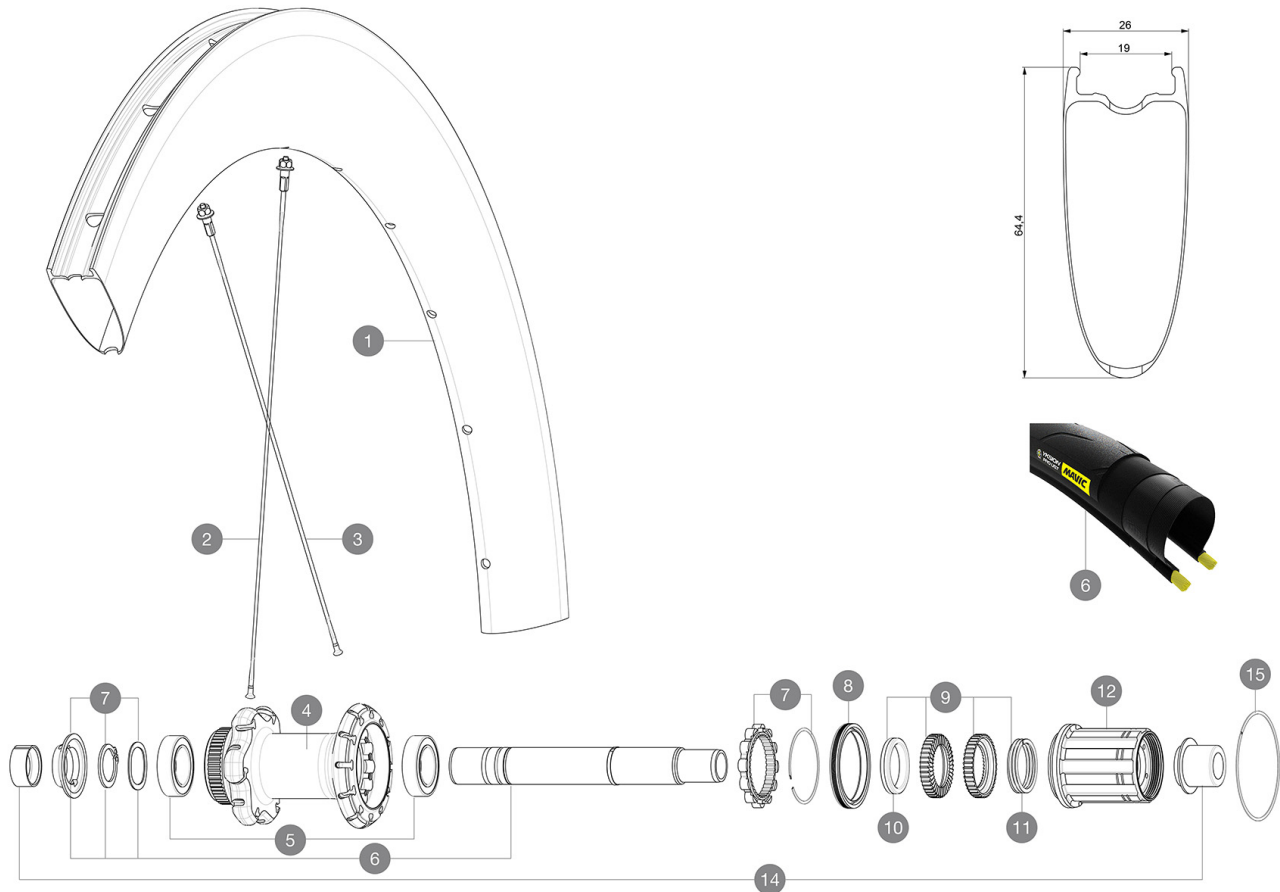

MAVIC Comete Pro Carbon SL UST Disc

ASTM CATEGORY 1 : road only

For a longer longevity of the wheel, Mavic recommends that the total weight supported by the wheels don't exceed 120kg, bike included

Recommended tyre sizes: 25 to 32 mm

Max. Pressure: see indication on wheel and tyre. If they differ, use the lower of the 2

Max. Pressure tubeless: 25mm 6 bars - 87 PSI, 28mm 5 bars - 70 PSI. Max pressure tubetype: 25mm 7 bars - 102 PSI, 28mm 6 bars - 87 PSI

REFERENCES WHEELS

R30031 ComProCarb SL UST DCL Rr

RIMS

&NBSP;:

1	V4093115	Kit Front/Rear rim Cosmic SL 65 Disc while stock lasts
1	V2738213	KIT REAR RIM COMETE PRO CARBON SL UST Disc 19 - while stock
	V2620101	UST RIM TAPE 25mm (for 21-24mm wide rim)

SPOKES

2	V3667001	KIT 2 FRt/NDs 254 BUTTED AERO STAMPED STAINLESS SPOKE + alu
2	V3667101	KIT 12 FRt/NDs BUTTED AERO STAINLESS SPOKE 254 + alu nipple
3	V3662401	KIT 12 DS BUTTED AERO STAINLESS SPOKE 236 + alu nipp.+ wash.

HUB SHELLS

4	N/A	HUB BODY
5	V2560401	KIT 2 BEARINGS 17x28x7 + WAVED WASHER + CLIP
6	V2252901	KIT ID360 CENTER LOCK 135/142mm AXLE W/CLIP
7	V2252701	KIT ID360 INSERT SHAPED EAR LOBE > 2017
8	V2251601	KIT ID360 SEAL + GREASE
9	V2251701	KIT ID360 2 RATCHETS + SPRING + GREASE
10	V2500501	KIT ID360 3 PADS NOISE REDUCING
11	V2251801	KIT 3 ID360 ROAD SPRINGS
12	V3430101	HG11 Freewheel Body ID360
13	V2560501	KIT ADJUST. SYSTEM QRM AUTO ID360 for 17x28x7 bearing
15	V2252201	KIT 2 REAR HUB RETENTION RINGS 48mm

TYRES

16	39938825	Yksion Pro UST 700x25

ADAPTERS

14	V2510701	ID360V2RrAxleAdapt12x142/148
	V2510901	ID360 EVO RrAxleAdpt12x135/150
	V2510801	ID360 V2 RrAxleAdapt9x135