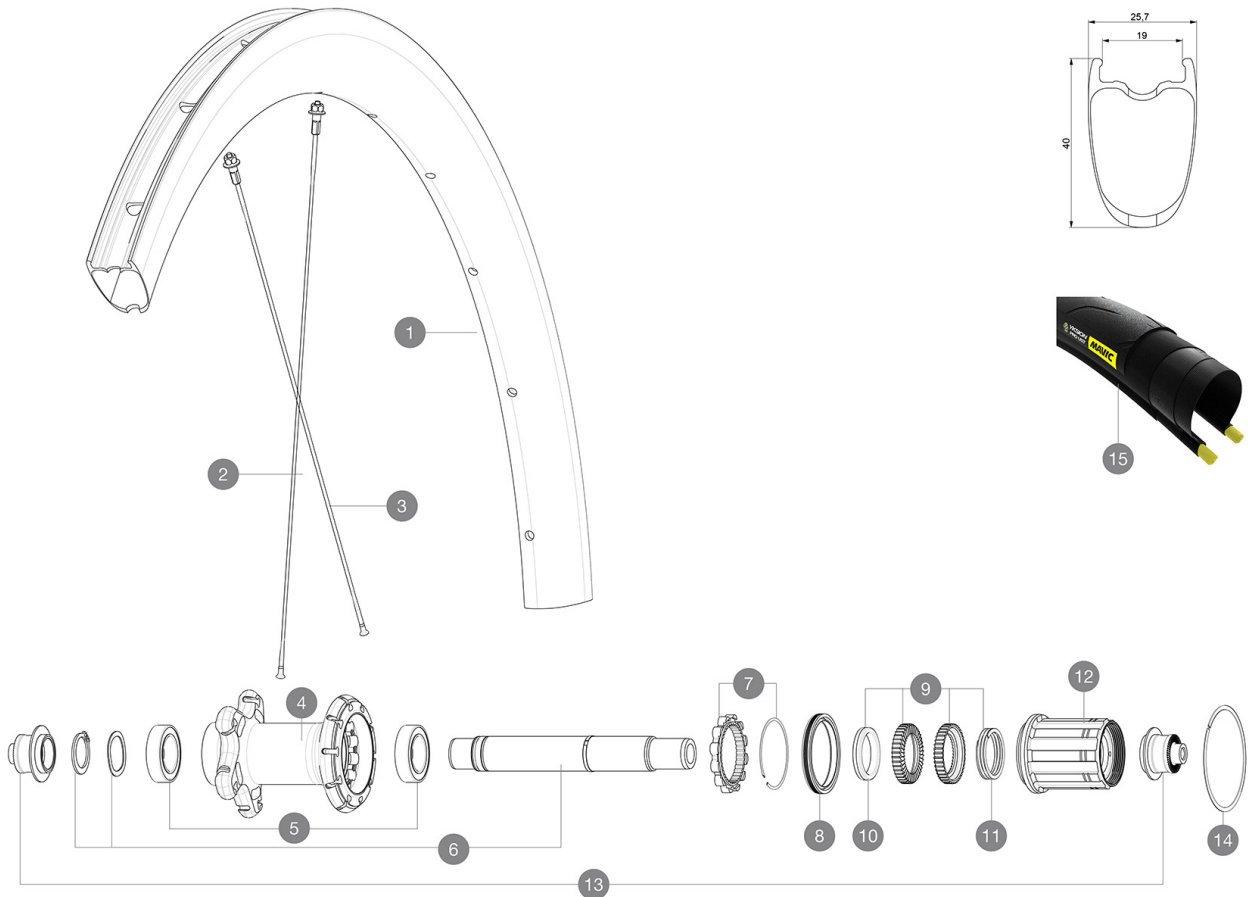

MAVIC Cosmic Pro Carbon SL UST

ASTM CATEGORY 1 : road only

For a longer longevity of the wheel, Mavic recommends that the total weight supported by the wheels don't exceed 120kg, bike included

Recommended tyre sizes: 25 to 32 mm

Max. Pressure: see indication on wheel and tyre. If they differ, use the lower of the 2

Max. Pressure tubeless: 25mm 6 bars - 87 PSI, 28mm 5 bars - 70 PSI. Max pressure tubetype: 25mm 7 bars - 102 PSI, 28mm 6 bars - 87 PSI

REFERENCES WHEELS

R30151 CosmicProCarb SL UST19 Rr

RIMS

&NBSP::

1	V2736413	KIT REAR RIM COSMIC PRO CARBON SL UST 19 - while stock last
1	V4092713	Kit Rear rim Cosmic SL 40 RB
	V3720101	25mm UST Tape for 19 to 22mm Road Rims

SPOKES

2	V3665301	KIT 1 FRT 271 + 1 NDS 278 COSMIC PRO CARBON SL UST 19 STAMPE
2	V3663001	KIT 12 FRT/NDS COSMIC PRO CARB SL UST/UST Disc C/C Disc/T Di
3	V3662801	KIT 12 DS COSMIC PRO CARB SL T/UST/UST Disc/C/C Disc BUTTED

HUB SHELLS

4	N/A	HUB BODY
5	V2560401	KIT 2 BEARINGS 17x28x7 + WAVED WASHER + CLIP
6	V2252801	KIT ID360 UB REAR AXLE W/CLIP/WAVED WASHER
7	V2252701	KIT ID360 INSERT SHAPED EAR LOBE > 2017
8	V2251601	KIT ID360 SEAL + GREASE
9	V2251701	KIT ID360 2 RATCHETS + SPRING + GREASE
10	V2500501	KIT ID360 3 PADS NOISE REDUCING
11	V2251801	KIT 3 ID360 ROAD SPRINGS
12	V3430101	HG11 Freewheel Body ID360
14	V2252201	KIT 2 REAR HUB RETENTION RINGS 48mm

TYRES

15	39938825	Yksion Pro UST 700x25

ADAPTERS

13	V2253101	KIT REAR AXLE ADAPTOR QUICK RELEASE ID360