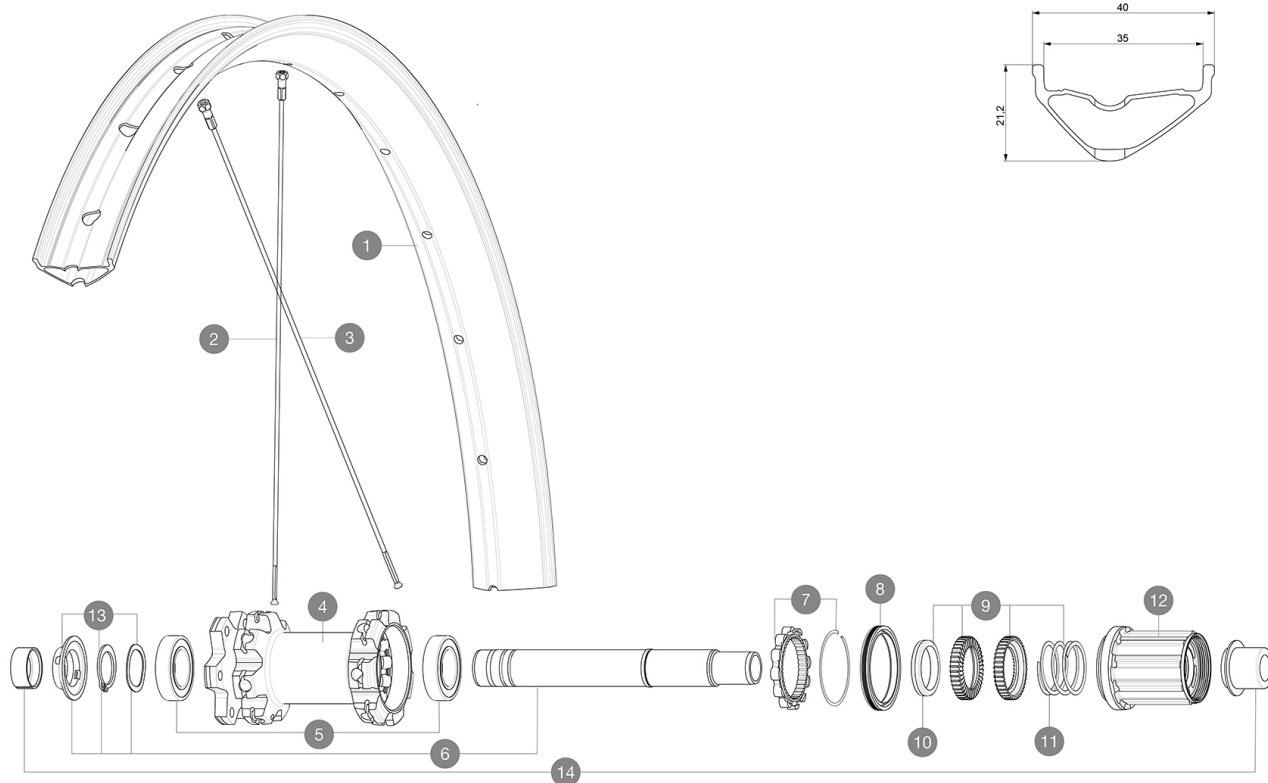

ASTM CATEGORY 3 : CROSS COUNTRY AND TRAIL RIDING

For a longer longevity of the wheel, Mavic recommends that the total weight supported by the wheels don't exceed 150kg, bike included

Recommended tyre sizes: 65mm to 81mm (2.5" to 3.2")

REFERENCES WHEELS

P88801	E-XA 35 27,5 Pr Bst	R26051	E-XA 35 27,5 Rr Boost XD
P88811	E-XA 35 27,5 Pr Bst XD	R26041	E-XA 35 27,5 Rr Boost

RIMS

&NBSP;:

1	V3763715	KIT FRT/REAR RIM E-XA 27,5"
	V3710101	40mm UST Tape For 35mm Wide Rims

SPOKES

2	V3821301	KIT 14 FRT/ND S E-CROSSMAX/E-XA 27,5" FLAT SPOKE 282mm + nip
3	V3821501	KIT 14 DS E-CROSSMAX/E-XA 27,5" FLAT SPOKE 280mm + nippl.

HUB SHELLS

4	N/A	HUB BODY
5	M40076	HUB BEARINGS 17x30x7 6903 x 2
6	V2372201	KIT ID360 148 D6T AXLE WITH CLIP
7	V2252701	KIT ID360 INSERT SHAPED EAR LOBE > 2017
8	V2251601	KIT ID360 SEAL + GREASE
9	V2375201	KIT ID360 24 TEETH 2 RATCHET + MTB SPRING + PAD (specific)
10	V2375401	KIT ID360 MTB 24T 3 NOISE REDUCING PADS
11	V2372901	KIT 3 ID360 MTB SPRINGS
12	V3790101	HG9 Steel MTB Freewheel Body ID360
13	V2373001	KIT ADJUST. SYSTEM QRM AUTO ID360 for 17x30x7 bearing

WHEEL HUB

- **Front and rear bodies** : aluminum
- **Front and rear bodies** : aluminum
- **Front and rear bodies** : aluminum
- **Axle material** : aluminum
- **Axle material** : aluminum
- **Axle material** : aluminum
- Auto adjust sealed cartridge bearings (QRM Auto), front and rear
- Auto adjust sealed cartridge bearings (QRM Auto), front and rear
- **Freewheel** : Instant Drive 360 steel
- **Freewheel** : Instant Drive 360 steel
- Instant Drive 360
- QRM Auto