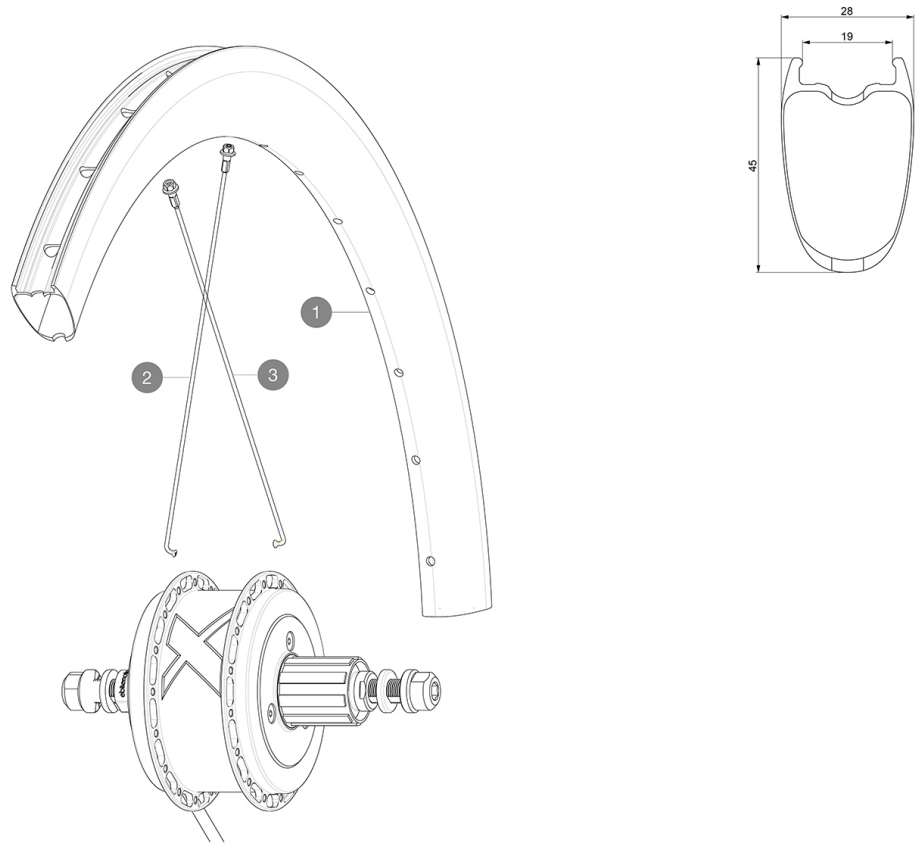

**REFERENCES WHEELS**

Max. Pressure: see indication on wheel and tyre. If they differ, use the lower of the 2

**RIMS**

&NBSP;:

<b>1</b>	V2738813	KIT REAR RIM COSMIC PRO CARBON UST DISC EBM 32 holes - white
<b>1</b>	V4093713	Kit Rear rim Cosmic SL 45 Disc EBM/ CPC UST Disc EBM
	V2620101	UST RIM TAPE 25mm (for 21-24mm wide rim)

**SPOKES**

<b>2</b>	V3668001	KIT 16 NON DRIVE SIDE J-bent Spoke 230mm COSMIC PRO CARBON U
<b>3</b>	V3667901	KIT 16 DRIVE SIDE J-bent Spoke 228mm COSMIC PRO CARBON UST D

## *Specifications*

WHEEL WEIGHTS