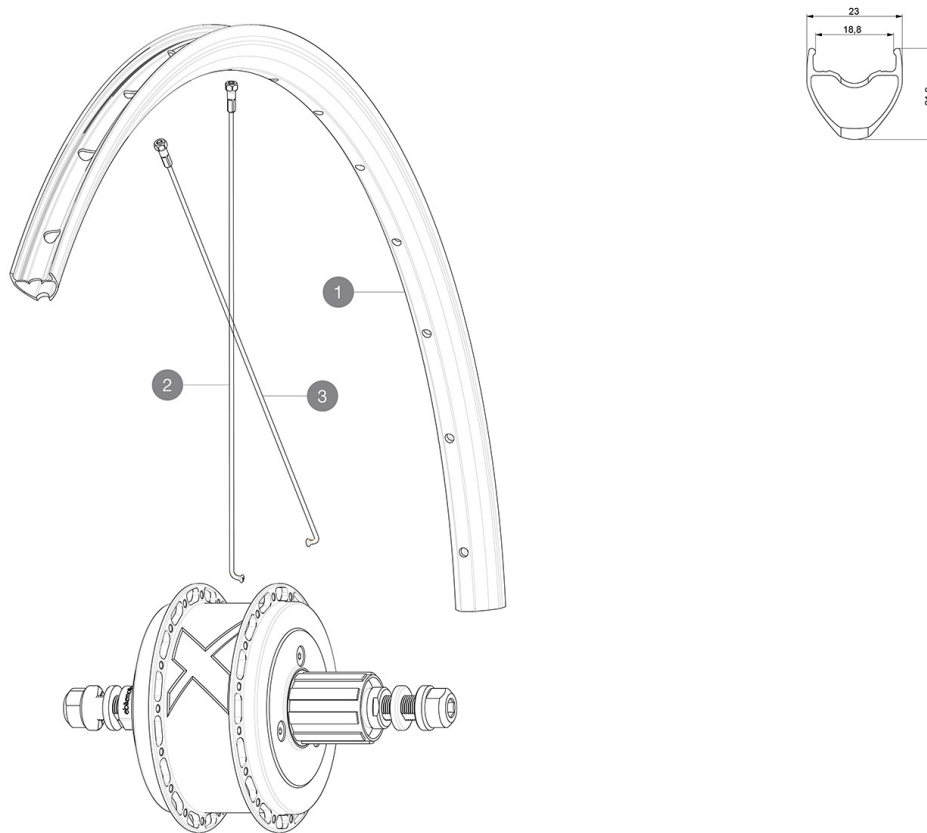

REFERENCES WHEELS

RIMS

&NBSP;:

1	V2738713	Kit Rear rim Aksium Elite UST Disc SUP EBM 32h
	V2620101	UST RIM TAPE 25mm (for 21-24mm wide rim)

SPOKES

2	V3667801	Kit 16 NDS round Jbent spoke 255mm Aksium Elite UST Disc EBM
3	V3667701	Kit 16 DS round Jbent spokes 251mm Aksium Elite UST Disc EBM

Aksium Elite UST Disc EBM

Specifications

WHEEL WEIGHTS