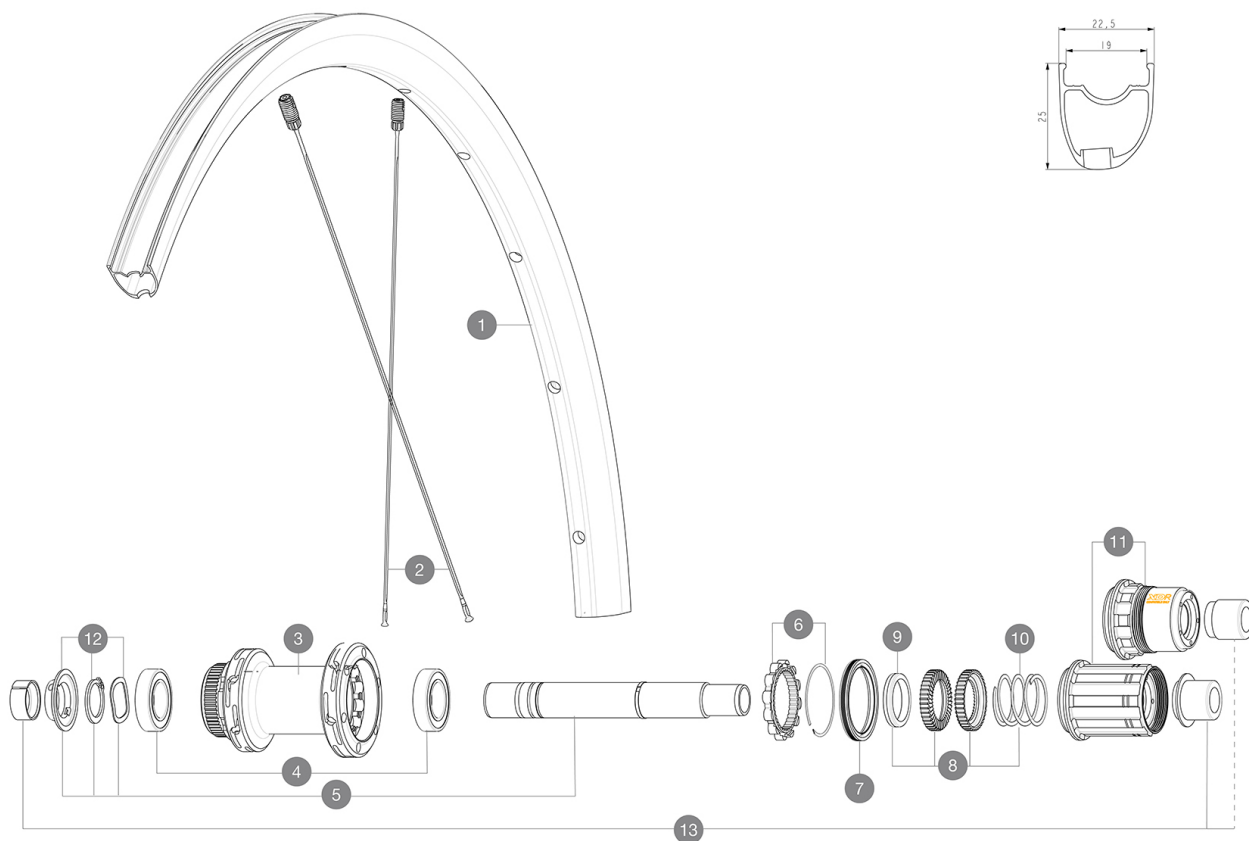

ASTM CATEGORY 2 : road and offroad with jumps less than 15cm
 Maximum tyre pressure: 4.4bar/64PSI with a 28mm tyre - 2.6bar/38PSI with a 64mm tyre
 Maximum tyre pressure: 6.75bar/97PSI with a 23mm tyre - 3.8bar/55PSI with a 62mm tyre
 For a longer longevity of the wheel, Mavic recommends that the total weight supported by the wheels doesn't exceed 120kg, bike included
 Recommended tyre sizes: 25 to 32 mm
 Max. Pressure: see indication on wheel and tyre. If they differ, use the lowest of the 2
 Maximum tyre size: width 62mm - pressure max. 3.8Bar/55PSI

REFERENCES WHEELS

R36761 KSYRIUM S CL 700 12x142 M11 R39021 KSYRIUM S CL 700 12x142 XDR

RIMS

&NBSP::

1 V4093313 Kit Rear rim Ksyrium S Disc

SPOKES

2 V4163501 Kit 12 Front/Rear Ksyrium S Disc butted spoke 294mm M7/7

HUB SHELLS

3	N/A	HUB BODY
4	M40076	HUB BEARINGS 17x30x7 6903 x 2
5	V2373401	KIT ID360 135/142 DCL L1 AXLE WITH CLIP
6	V2252701	KIT ID360 INSERT SHAPED EAR LOBE > 2017
7	V00063631	Kit ID360 seal version 2 (larger)
8	V2251701	KIT ID360 2 RATCHETS + SPRING + GREASE
9	V2500501	KIT ID360 3 PADS NOISE REDUCING
10	V2251801	KIT 3 ID360 ROAD SPRINGS
11	V2580101	FREEHUB BODY XD Road ID360
11	V3430101	HG11 Freewheel Body ID360
12	V2373001	KIT ADJUST. SYSTEM QRM AUTO ID360 for 17x30x7 bearing