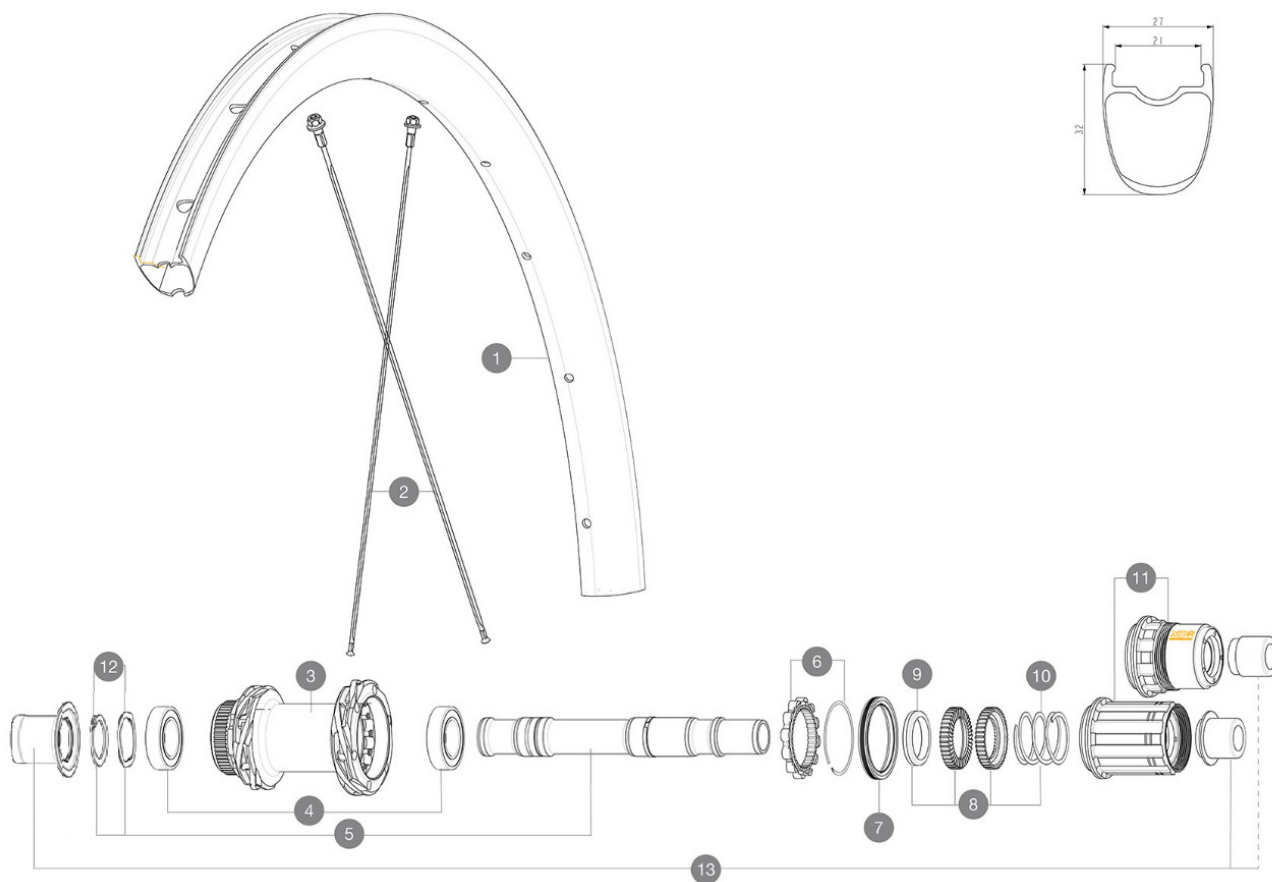

# MAVIC Cosmic SLS 32 Disc

1  
2021  
REAR

## REFERENCES WHEELS

R36771 Cosmic SLS 32 DCL Rr

R39081 Cosmic SLS 32 DCL Rr XDR

## HUB SHELLS

3	N/A	HUB BODY
3	N/A	HUB BODY
4	M40076	HUB BEARINGS 17x30x7 6903 x 2
5	V2373401	KIT ID360 135/142 DCL L1 AXLE WITH CLIP
6	V2252701	KIT ID360 INSERT SHAPED EAR LOBE > 2017
7	V00063631	Kit ID360 seal version 2 (larger)
8	V2251701	KIT ID360 2 RATCHETS + SPRING + GREASE
9	V2500501	KIT ID360 3 PADS NOISE REDUCING
10	V2251801	KIT 3 ID360 ROAD SPRINGS
11	V2580101	FREEHUB BODY XD Road ID360
11	V3430101	HG11 Freewheel Body ID360
12	V2373001	KIT ADJUST. SYSTEM QRM AUTO ID360 for 17x30x7 bearing

## ADAPTERS

13	V2510701	ID360V2RrAxleAdapt12x142/148
----	----------	------------------------------

**MAVIC** *Cosmic SLS 32 Disc*

**Specifications**

WHEEL WEIGHTS