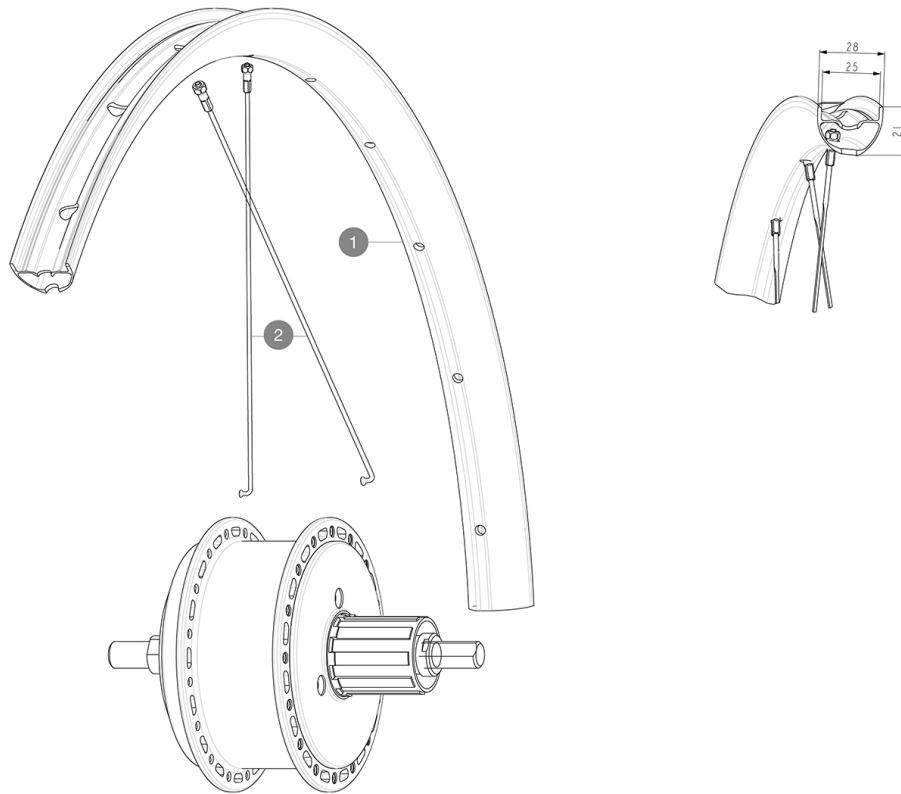

REFERENCES WHEELS

R41711 ALLROAD EBM KHM 650B M11

RIMS

&NBSP;;

1	V4095213	Kit Rear rim EBM Allroad 650B
	V2700101	UST Tape 28mm for 25 to 27mm wide rims

SPOKES

2	V4165101	Kit 16 Rear Allroad 650B Jbent Spoke 235 EBM + black nipple
---	----------	---

MAVIC ALLROAD 650B MAHLE

DELIVERED WITH

Pre-installed tubeless rim tape	
Pre-installed tubeless rim tape	
Pre-installed tubeless rim tape	

Specifications

WHEEL WEIGHTS