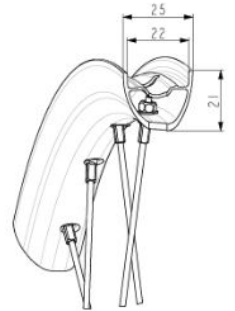

Non-Boost : 12x135 rear axle adapters (V2510901)

### RIMS

&NBSP;:

- |   |           |  |
|---|-----------|--|
| 1 | V00053209 | Kit Rear rim Allroad EBM X35           |
|   | V3720101  | 25mm UST Tape for 19 to 22mm Road Rims |

### **WHEEL WEIGHTS**