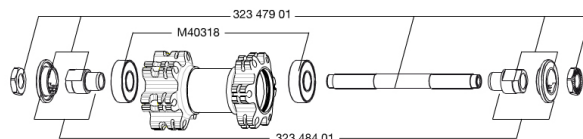

RÁFÁRENCES ROUES

356072 CROSSONE 650b FRT

JANTES

&NBSP;:

1	36693115	"FRONT/REAR CROSSONE 650b/27,5" RIM"
---	----------	--------------------------------------

RAYONS

2	36690101	"12 SPOKES FRONT/OPP DRIVE SIDE CROSSONE 650b/27,5" 278mm"
---	----------	--