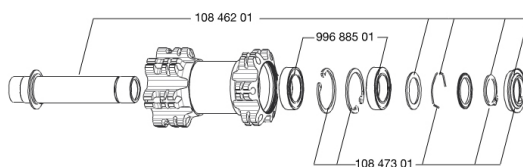

# MAVIC Crossone 29 15mm

1  
2014  
FRONT

## RÉFÉRENCES ROUES

356635 CROSSONE 29 15mm FRT

356644 CROSSONE 29 15mm PR

## RAYONS

2	36690301	"12 SPOKES FRONT/OPP DRIVE SIDE CROSSONE 29" 296mm"
---	----------	---