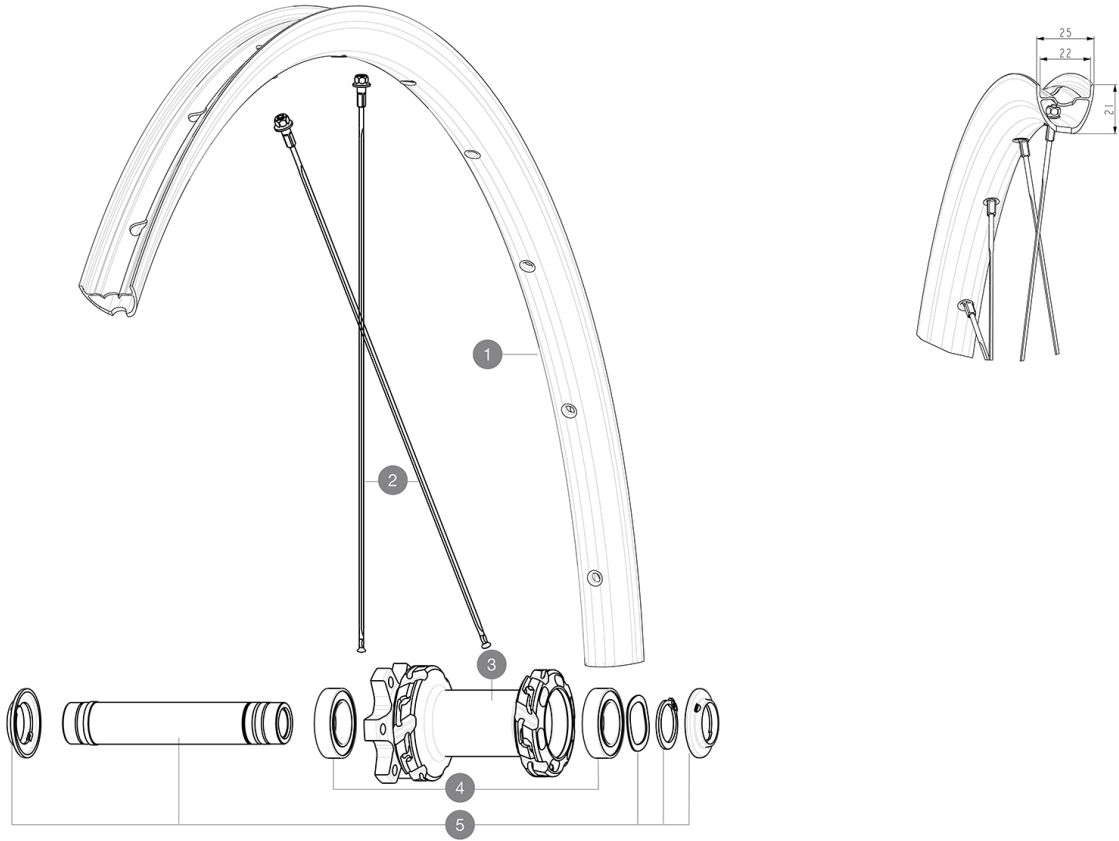

MAVIC ALLROAD S DISC EBM

1
2021
FRONT

Tailles de pneus recommandées : 28 Å 64Å mm (1,1" Å 2,5")

RÉFÉRENCES ROUES

F91081 ALLR S EBM INT 700

JANTES

 :

1	V4092210	Kit Front rim EBM Allroad S
	V2620101	UST RIM TAPE 25mm (for 21-24mm wide rim)

RAYONS

2	V4162701	Kit 12 Front EBM Allroad S flat spoke 294 + steel nipple
---	----------	--

MOYEURS

3	N/A	CORPS DE MOYEU
4	V2500901	KIT BEARINGS 18x30x7 + WAVED WASHER + CLIP
5	V2375501	Kit QRM auto front axle 100x12/15mm D6T

MAVIC ***ALLROAD S DISC EBM***

Spécifications
POIDS ROUES