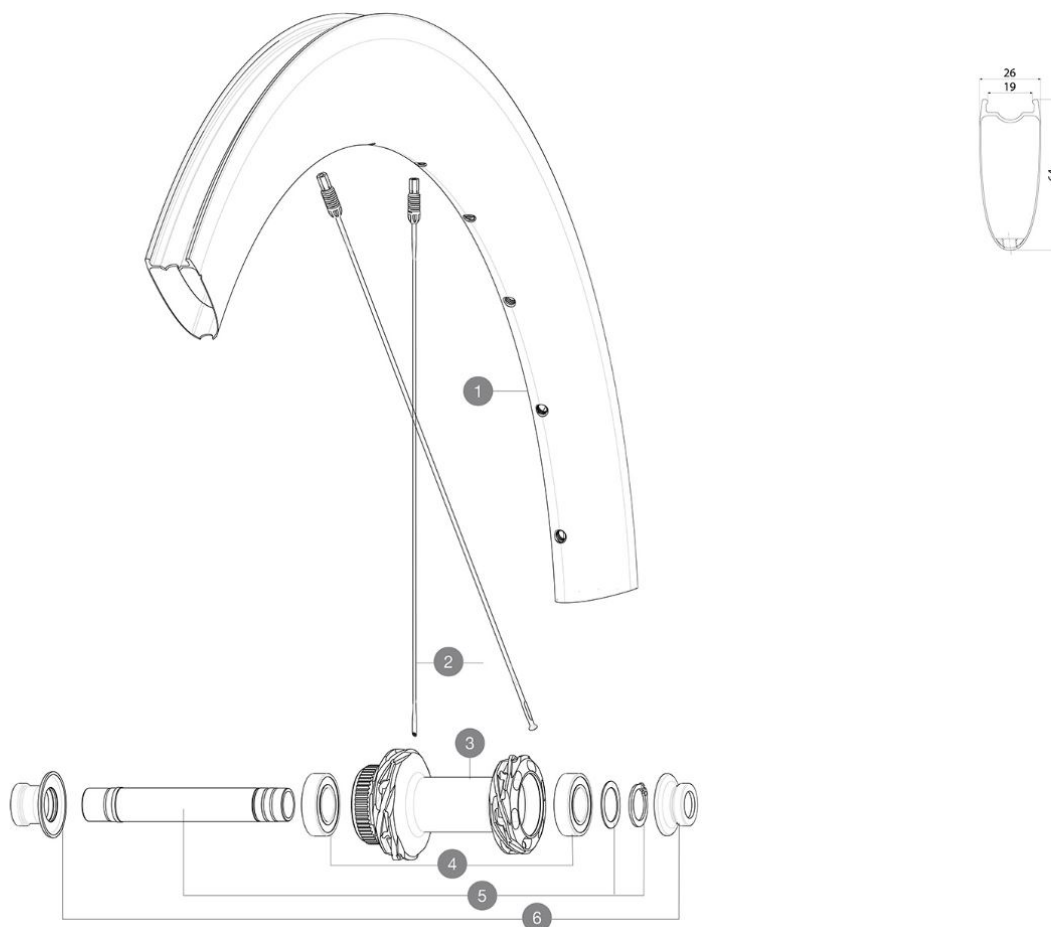

ASTM CATEGORY 2 : road and offroad with jumps less than 15cm
 For a longer longevity of the wheel, Mavic recommends that the total weight supported by the wheels doesn't exceed 120kg, bike included
 Recommended tire sizes: 25 to 32 mm
 Max. Pressure: see indication on wheel and tire. If they differ, use the lowest of the 2

REFERENZEN RÄDER

RIMS

&NBSP;:

1 V00062631 Kit Front/Rear rim Cosmic SLR65 Ltd

SPOKES

2 V4164901 Kit 12 CosmicSLR65 Disc aero sspk M6 259

HUB SHELLS

3 N/A NABENKÖRPER
 3 N/A NABENKÖRPER
 4 M40129 KIT 2 BEARINGS 6902 15x28x7
 5 V2373301 KIT QRM AUTO FRONT AXLE 12mm > 2019

Specifications**FELGEN**

- **Material** : 100% carbon fiber with UD² external layer
 - **Material** : 100% carbon fiber
 - **Height** : 64mm
- Disc brake specific profile
- **Tire** : UST Tubeless and tubetype
 - **Internal width** : 19 mm
 - **ETRTO size** : 622x19TC
- Fore Carbon tapeless tubeless technology
UST tubeless technology

SPEICHEN

- **Material** : steel
- **Shape** : straight pull, elliptical aero, double butted (patented)
- **Nipples** : Fore integrated aluminum
- **Count** : 24 front and rear
- **Lacing** : front and rear crossed 2, contactless