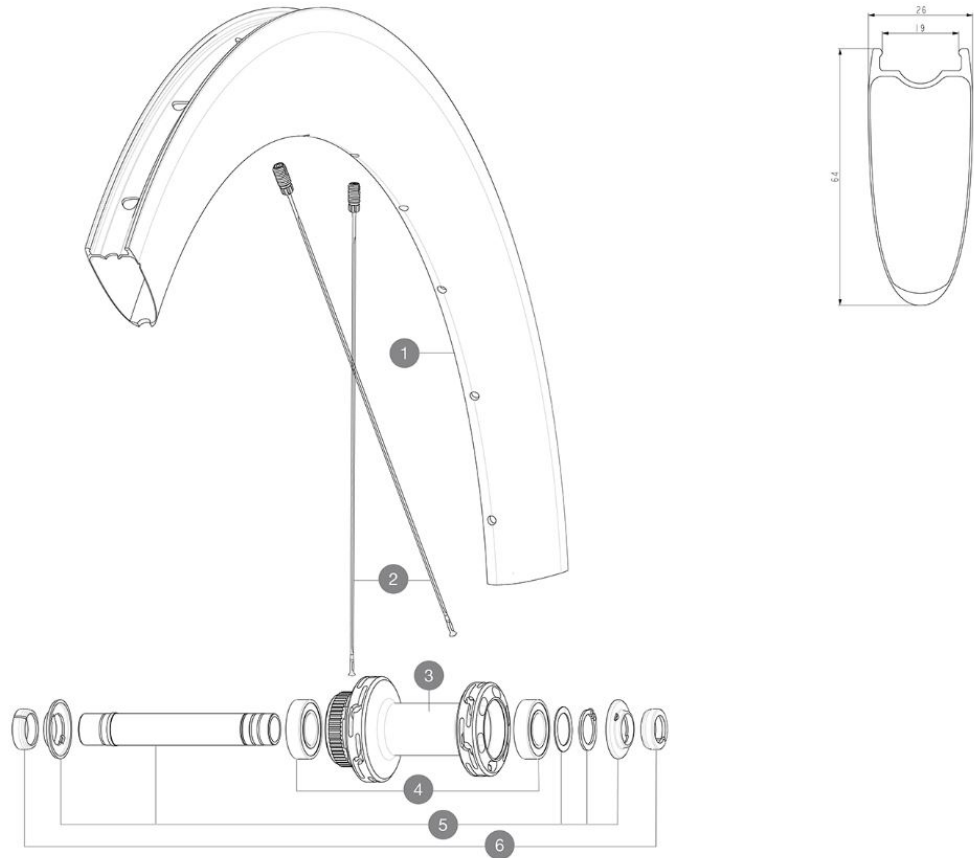

REFERENZEN RÄDER

ASTM CATEGORY 2 : road and offroad with jumps less than 15cm
 For a longer longevity of the wheel, Mavic recommends that the total weight supported by the wheels doesn't exceed 120kg, bike included
 Recommended tire sizes: 25 to 32 mm
 Max. Pressure: see indication on wheel and tire. If they differ, use the lowest of the 2

RIMS

&NBSP;:

1	V00062731	Kit Front/Rear rim Cosmic SL65 Ltd
	V2620101	UST RIM TAPE 25mm (for 21-24mm wide rim)

SPOKES

2	V4163301	Kit 12 Front/Rear Cosmic SL 65 Disc butted stainless spoke 2
---	----------	--

Specifications

FELGEN

- **Material** : 100% carbon fiber
 - **Height** : 64mm
 - **Drilling** : traditional
- Disc brake specific profile
- **Tire** : UST Tubeless and tubetype
 - **Internal width** : 19 mm
 - **ETRTO size** : 622x19TC
- UST tubeless technology

SPEICHEN

- **Material** : steel
- **Shape** : straight pull, flat, double butted
- **Nipples** : brass, ABS
- **Count** : 24 front and rear
- **Lacing** : front and rear crossed 2, contactless

RADNABE

- **Front and rear bodies** : aluminum
 - **Axle material** : aluminum
 - **Front** : Quick release and 12x100 through axle compatible
 - **Rear** : Quick Release, 12x142 and 12x135 compatible
- Infinity hubs
Nabe nur f¼r Center-Lock®-Bremsscheiben erh¼ltlich
Instant Drive 360 freewheel technology
QRM Auto bearing preload technology