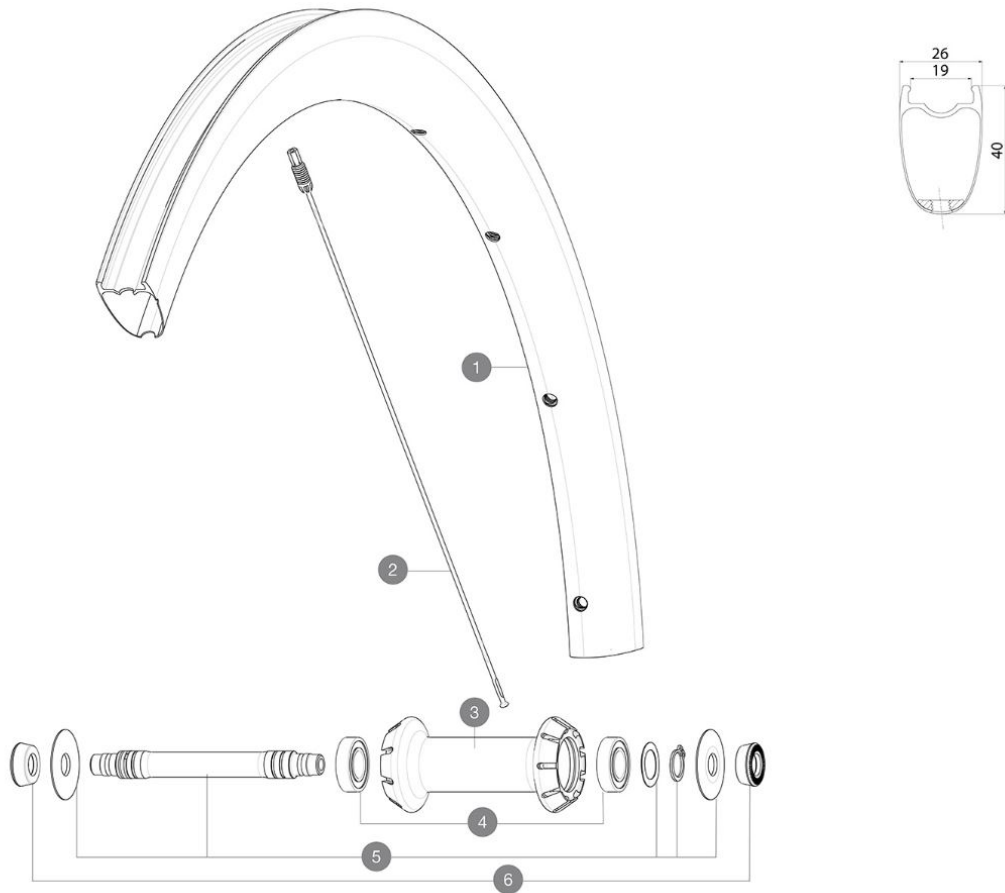

ASTM CATEGORY 1 : road only

REFERENZEN RÄDER

RIMS

&NBSP;:

1	V00063001	Kit Front rim Cosmic SLR40 Ltd
----------	-----------	--------------------------------

SPOKES

2	V3669501	Kit 9 Ft Cosmic SLR40 aero ss spk 277 M6
----------	----------	--

HUB SHELLS

3	N/A	NABENKÖRPER
4	M40078	FRONT HUB 6901 BEARINGS
5	V2375801	Kit front axle RB for QRM auto hub + hoobster + wave washer

ADAPTERS

6	35117301	FRONT OR REAR FORK REST KIT R-SYS 2013
----------	----------	--

COMPATIBILITY

Freewheel: Shimano/Sram, convertible to Campagnolo ED11, N3W and XD-R with optional driver bodies	
---	--

Specifications

FELGEN

- **Material** : 100% carbon fiber
 - **Height** : 40 mm
 - **Valve hole diameter** : 6.5 mm
 - **Tire** : UST Tubeless and tubetype
 - **Internal width** : 19 mm
 - **ETRTO size** : 622x19TC
- Fore Carbon tapeless tubeless technology
UST Tubeless Ready

SPEICHEN

- **Material** : steel
 - **Shape** : straight pull, elliptical aero, double butted (patented)
 - **Nipples** : Fore integrated aluminum
 - **Count** : front 18, rear 24
 - **Lacing** : front radial, rear Isopulse
- Isopulse lacing design