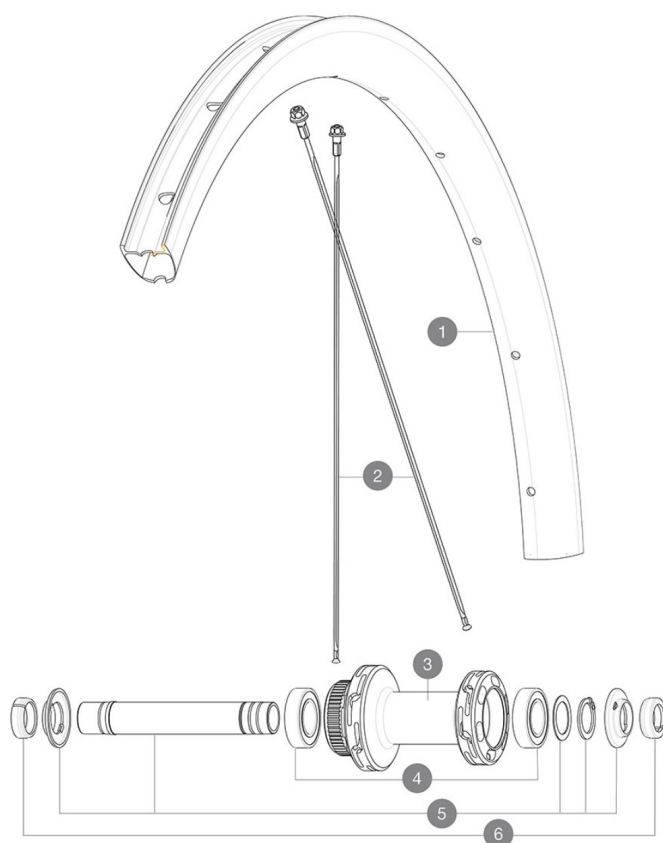

MAVIC COSMIC SL 32 LTD

1
2023
FRONT

ASTM CATEGORY 2 : road and offroad with jumps less than 15cm
For a longer longevity of the wheel, Mavic recommends that the total weight supported by the wheels doesn't exceed 120kg, bike included
Recommended tire sizes: 25 to 32 mm
Max. Pressure: see indication on wheel and tire. If they differ, use the lowest of the 2

REFERENZEN RÄDER

RIMS

&NBSP;:

1	V00063531	Kit Front/Rear rim Cosmic SL32 Ltd
	V2620101	UST RIM TAPE 25mm (for 21-24mm wide rim)

SPOKES

2	V4163401	Kit 12 Front/Rear Cosmic SL 32 Disc butted stainless spoke 2
---	----------	--

Specifications

FELGEN

- **Material** : 100% carbon fiber
 - **Height** : 32mm
 - **Drilling** : traditional
- Disc brake specific profile
- **Tire** : UST Tubeless and tubetype
 - **Internal width** : 21 mm
 - **ETRTO size** : 622x21TC
- UST tubeless technology

SPEICHEN

- **Material** : steel
- **Shape** : straight pull, flat, double butted
- **Nipples** : brass, ABS
- **Count** : 24 front and rear
- **Lacing** : front and rear crossed 2, contactless

RADNABE

- **Front and rear bodies** : aluminum
 - **Axle material** : aluminum
 - **Front** : Quick release and 12x100 through axle compatible
 - **Rear** : Quick Release, 12x142 and 12x135 compatible
- Infinity hubs
Nabe nur f¼r Center-Lock®-Bremsscheiben erh¼ltlich
Instant Drive 360 freewheel technology
QRM Auto bearing preload technology