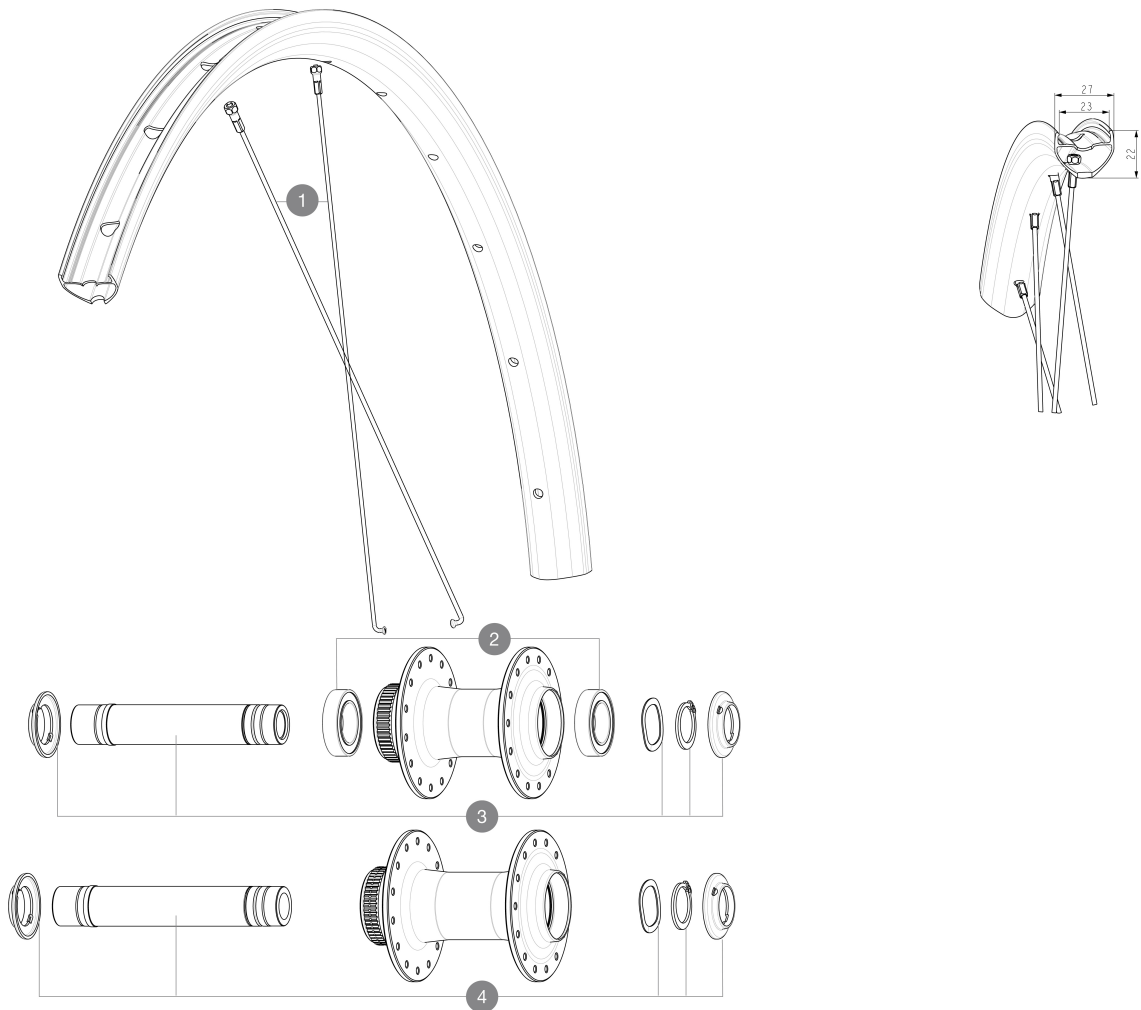

REFERENZEN RÄDER

SPOKES

1	V00062331	Kit 14 ft/r Jbent bk rd spk 298 29"+np
---	-----------	--

HUB SHELLS

2	V2500901	KIT BEARINGS 18x30x7 + WAVED WASHER + CLIP
3	V2374001	KIT 12x100mm FRONT AXLE DCL QRM AUTO ALLROAD > 2019
4	V00083231	Kit 110mm axle QRM auto road DCL

ADAPTERS

V2680301	"Kit Ft Road Adapter 12 >> 9mm"
----------	---------------------------------

MAVIC **ALLROAD 1 23MM****Specifications**

RADGEWICHTE