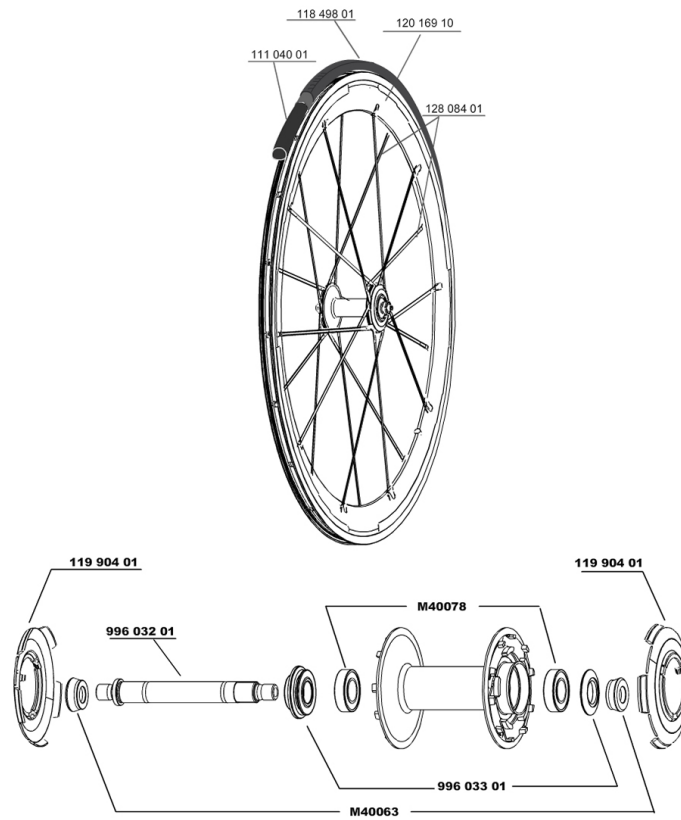

REFERENZEN RÄDER

111672 COSMIC CARBONE SLR011FRT WTS

RIMS

&NBSP;:

12016910	FRONT COSMIC CARBONE SLR RIM
----------	------------------------------

SPOKES

12808401	5 COSMIC CARBONE SLR FRT/OPP.DRV SPOKES + 2 CAPS
----------	--

HUB SHELLS

M40063	2 FRONT AXLE FORK SUPPORT
99603301	ADJUST.NUT+CAP COS.CARB.ULTIMATE
M40078	FRONT HUB 6901 BEARINGS
11990401	FRONT & OPP.DRIVE SIDE COS.CARB.SLR HUB CAP
99603201	FRT AXLE COS.CARBONE ULTIMATE

MAINTENANCE

11104001	Chambres à air 48mm
----------	---------------------

TYRES

11849801	Yksion Griplink 23
----------	--------------------

MAVIC *Cosmic Carbone SLR*

Specifications

RADGEWICHTE

Radgewicht