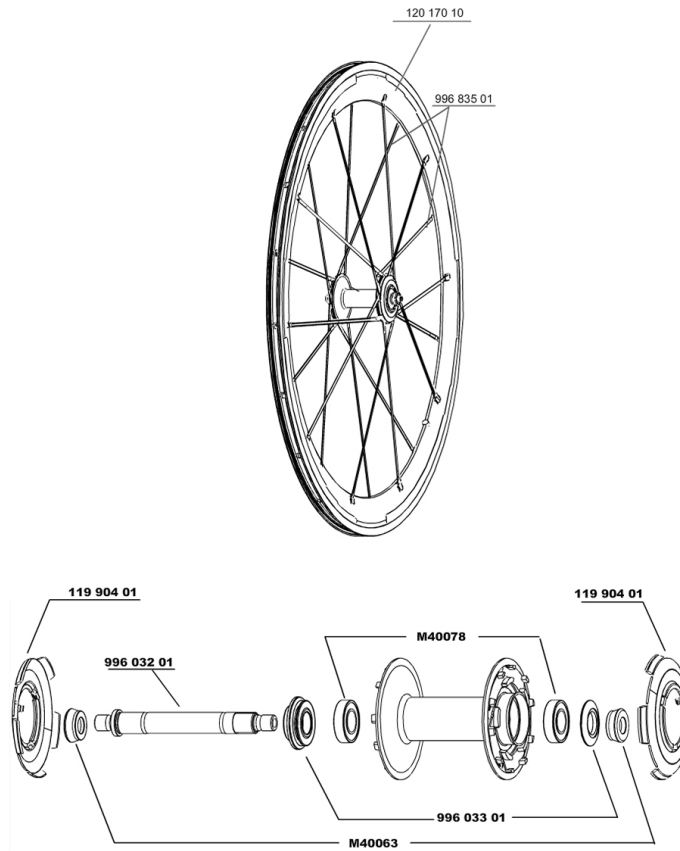

REFERENZEN RÄDER

119216	COSMIC CARBONE SR FRT	119220	COSMIC CARBONE SR ED11PR
119219	COSMIC CARBONE SR M10PR		

RIMS

&NBSP;;

12017010	FRONT COSMIC CARBONE SR RIM
----------	-----------------------------

SPOKES

99683501	5 SPOKES CARBONE SLR FRT+OFW
----------	------------------------------

HUB SHELLS

11990401	FRONT & OPP.DRIVE SIDE COS.CARB.SLR HUB CAP
99603301	ADJUST.NUT+CAP COS.CARB.ULTIMATE
M40078	FRONT HUB 6901 BEARINGS
99603201	FRT AXLE COS.CARBONE ULTIMATE
M40063	2 FRONT AXLE FORK SUPPORT

MAVIC *Cosmic Carbone SR*

Specifications

RADGEWICHTE