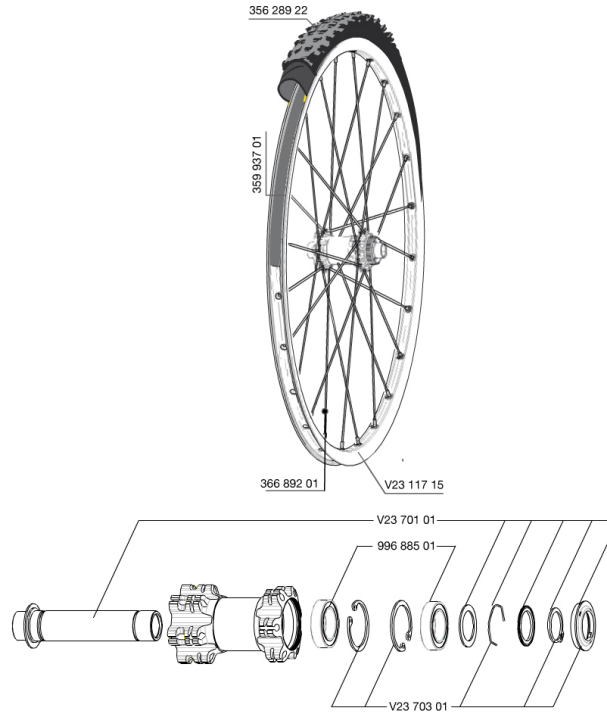

REFERENZEN RÄDER

353075 CROSSROC 650b FRT 15mm WTS

RIMS

&NBSP;:

35993701	UST RIM STRIP 27.5x19c
V2311715	KIT FRONT/REAR CROSSROC 27,5"

SPOKES

36689201	"12 SPOKES FRONT/OPP DRIVE SIDE CROSSROC 650b/27,5"" 277mm"
----------	---

HUB SHELLS

V2370101	KIT FRONT AXLE 15MM CROSSONE/-RIDE/-ROC - while stock last
99688501	BEARING KIT 9/15 D6T HUB
V2370301	FRONT AUTO ADJUST.PLAY KIT 15MM AXLE

TYRES

35628922	Crossroc Roam 650b
----------	--------------------

MAVIC *Crossroc 650b WTS*

Specifications

RADGEWICHTE

Radgewicht 855