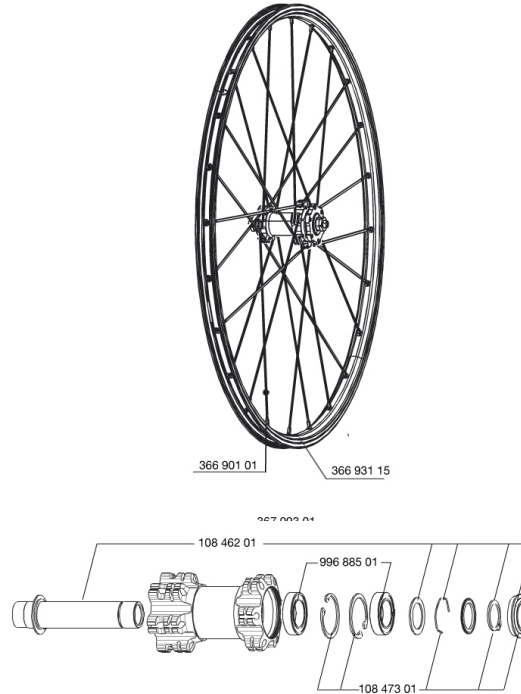

MAVIC Crossone 650b 15mm

1
2014
FRONT

REFERENZEN RÄDER

356632 CROSSONE 650b 15mm FRT

356641 CROSSONE 650b 15mm PR

RIMS

&NBSP;;

1	36693115	"FRONT/REAR CROSSONE 650b/27,5" RIM"
---	----------	--------------------------------------

SPOKES

2	36690101	"12 SPOKES FRONT/OPP DRIVE SIDE CROSSONE 650b/27,5" 278mm"
---	----------	--

HUB SHELLS

3	N/A	NABENKÖRPER
4	99688501	BEARING KIT 9/15 D6T HUB
5	V2371101	KIT FRONT QRM AXLE 100mm/BOOST 110mm
5	V2370101	KIT FRONT AXLE 15MM CROSSONE/-RIDE/-ROC - while stock last
6	V2370301	FRONT AUTO ADJUST.PLAY KIT 15MM AXLE

MAVIC *Crossone 650b 15mm***Specifications****RADGEWICHTE**

Radgewicht