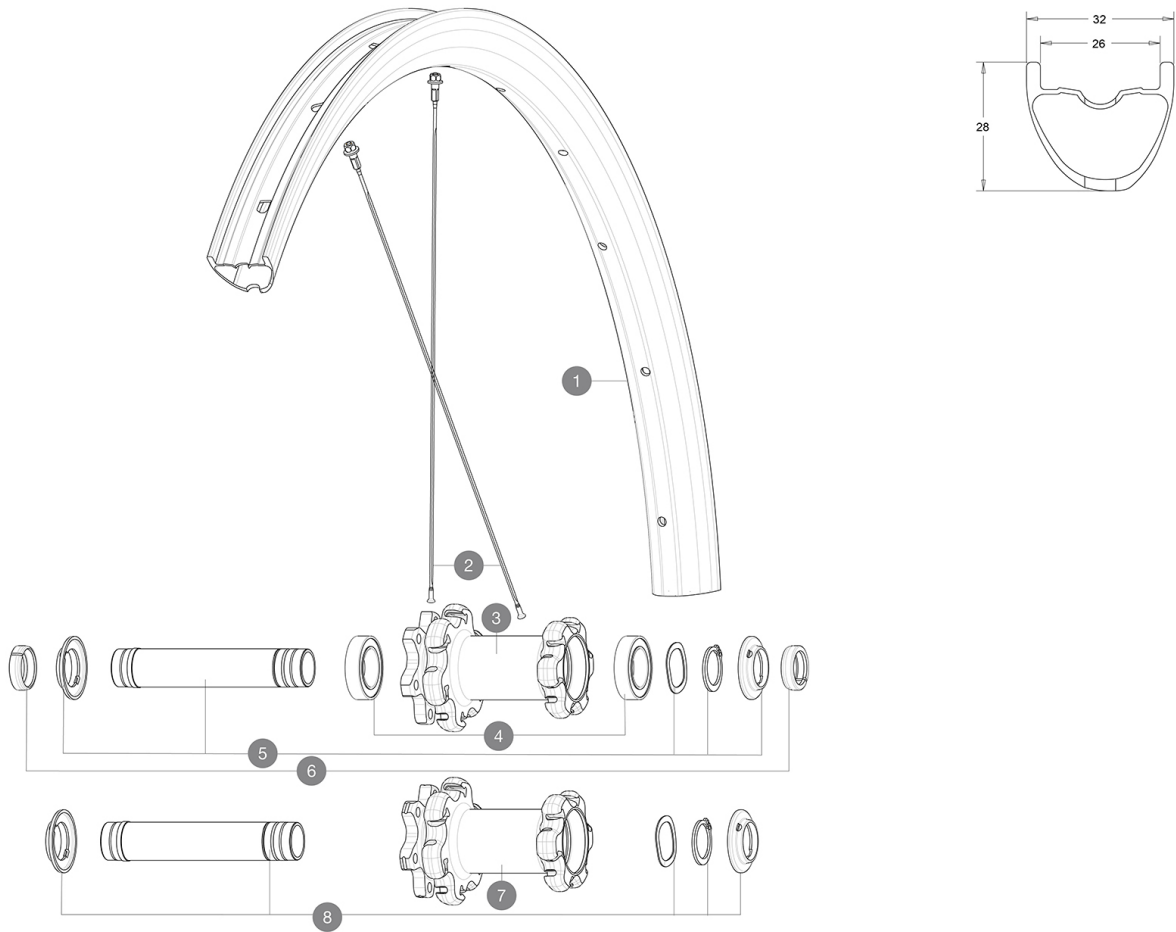

REFERENZEN RÄDER

RIMS

&NBSP;:

- | | | |
|---|----------|--|
| 1 | V3060110 | KIT FRONT RIM XA PRO CARBON 29" |
| | V3750101 | 35mm UST Green Tape for 30mm wide rims |

SPOKES

- | | | |
|---|----------|---|
| 2 | V2387801 | KIT 12 FRIT/REAR XA PRO CARBON 29" EXTRA FLAT SPOKE 288mm + |
|---|----------|---|

HUB SHELLS

- | | | |
|---|----------|--|
| 3 | N/A | NABENKÖRPER |
| 4 | V2500901 | KIT BEARINGS 18x30x7 + WAVED WASHER + CLIP |
| 5 | V2372301 | KIT 100mm AXLE QRM AUTO MTB > 2019 |
| 7 | N/A | NABENKÖRPER |
| 8 | V2372401 | KIT 110mm AXLE QRM AUTO MTB > 2019 |

OPTIONS

- | | |
|----------|---|
| V2374401 | TORQUE CAPS 15*31 Adapter MTB QRM Auto > 2019 Frt HUB |
|----------|---|

ADAPTERS

- | | | |
|---|----------|--------------------------------------|
| 6 | V2372501 | 15mm MTB Axle Cap QRM Auto From 2019 |
| | 99694101 | 2 REDUCERS 15/9mm |

MAVIC ***XA Pro Carbon 29 19*****COMPATIBILITY**

Freilauf-Typ: Shimano Micro Spline	
------------------------------------	--

Specifications

RADGEWICHTE