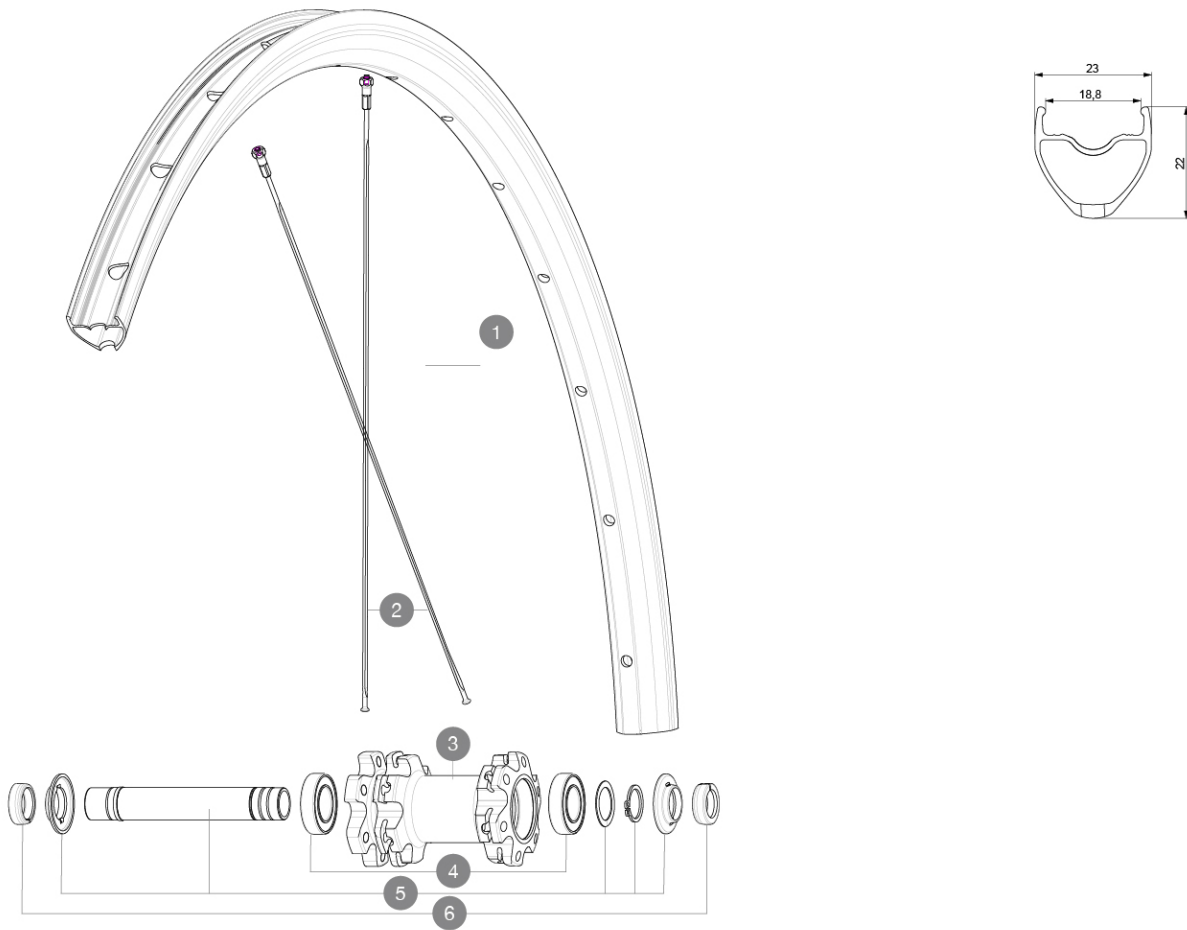

### RIMS

&amp;NBSP;:

1	V4080115 V2620101	KIT FRONT/REAR RIM AKSIUM ELITE UST DISC 19/20 UST RIM TAPE 25mm (for 21-24mm wide rim)
---	----------------------	--

### HUB SHELLS

4	M40129	KIT 2 BEARINGS 6902 15x28x7
5	V2373301	KIT QRM AUTO FRONT AXLE 12mm > 2019

### ADAPTERS

6	V2680501	12mm Road Axle Cap QRM Auto
---	----------	-----------------------------

## **Specifications**

RADGEWICHTE