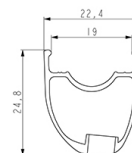

ASTM CATEGORY 2 : road and offroad with jumps less than 15cm
 Mindestgröße des Reifens: Breite 23mm - max. Druck 6.75Bar/97PSI
 For a longer longevity of the wheel, Mavic recommends that the total weight supported by the wheels doesn't exceed 120kg, bike included
 Recommended tyre sizes: 25 to 32 mm
 Max. Pressure: see indication on wheel and tyre. If they differ, use the lowest of the 2
 Maximum tyre pressure: 6.75bar/97PSI with a 23mm tyre - 3.8bar/55PSI with a 62mm tyre
 Maximale Reifengröße: Breite 62mm - max. Druck 3.8Bar/55PSI

REFERENZEN RÄDER

F90231 KSYRIUM S CL 700 12x100

RIMS

&NBSP;:

1 V4093410 Kit Front rim Ksyrium S Disc

SPOKES

2 V4163501 Kit 12 Front/Rear Ksyrium S Disc butted spoke 294mm M7/7

HUB SHELLS

3 N/A NABENKÖRPER
 4 M40129 KIT 2 BEARINGS 6902 15x28x7
 5 V2373301 KIT QRM AUTO FRONT AXLE 12mm > 2019

ADAPTERS

6 V2680501 12mm Road Axle Cap QRM Auto
 V2680301 "Kit Ft Road Adapter 12 >> 9mm"

MAVIC KSYRIUM S DISC