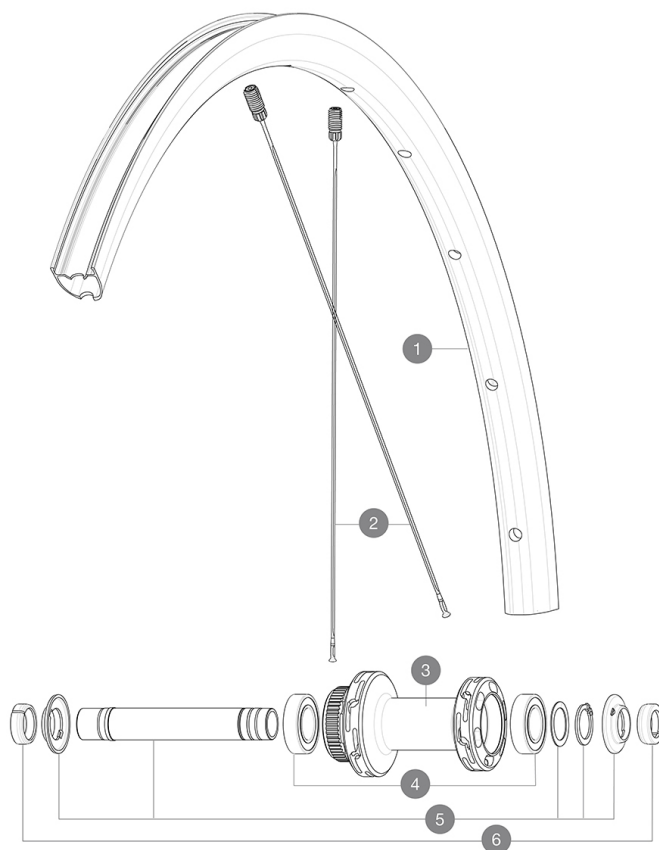

ASTM CATEGORY 2 : road and offroad with jumps less than 15cm
 Mindestgröße des Reifens: Breite 23mm - max. Druck 6.75Bar/97PSI
 For a longer longevity of the wheel, Mavic recommends that the total weight supported by the wheels doesn't exceed 120kg, bike included
 Recommended tyre sizes: 25 to 32 mm
 Max. Pressure: see indication on wheel and tyre. If they differ, use the lowest of the 2
 Maximum tyre pressure: 6.75bar/97PSI with a 23mm tyre - 3.8bar/55PSI with a 62mm tyre
 Maximale Reifengröße: Breite 62mm - max. Druck 3.8Bar/55PSI

REFERENZEN RÄDER

F90231 KSYRIUM S CL 700 12x100

RIMS

&NBSP;:

1 V4093410 Kit Front rim Ksyrium S Disc

SPOKES

2 V4163501 Kit 12 Front/Rear Ksyrium S Disc butted spoke 294mm M7/7

HUB SHELLS

3 N/A NABENKÖRPER
 4 M40129 KIT 2 BEARINGS 6902 15x28x7
 5 V2373301 KIT QRM AUTO FRONT AXLE 12mm > 2019

ADAPTERS

6 V2680501 12mm Road Axle Cap QRM Auto
 V2680301 "Kit Ft Road Adapter 12 >> 9mm"

MAVIC KSYRIUM S DISC