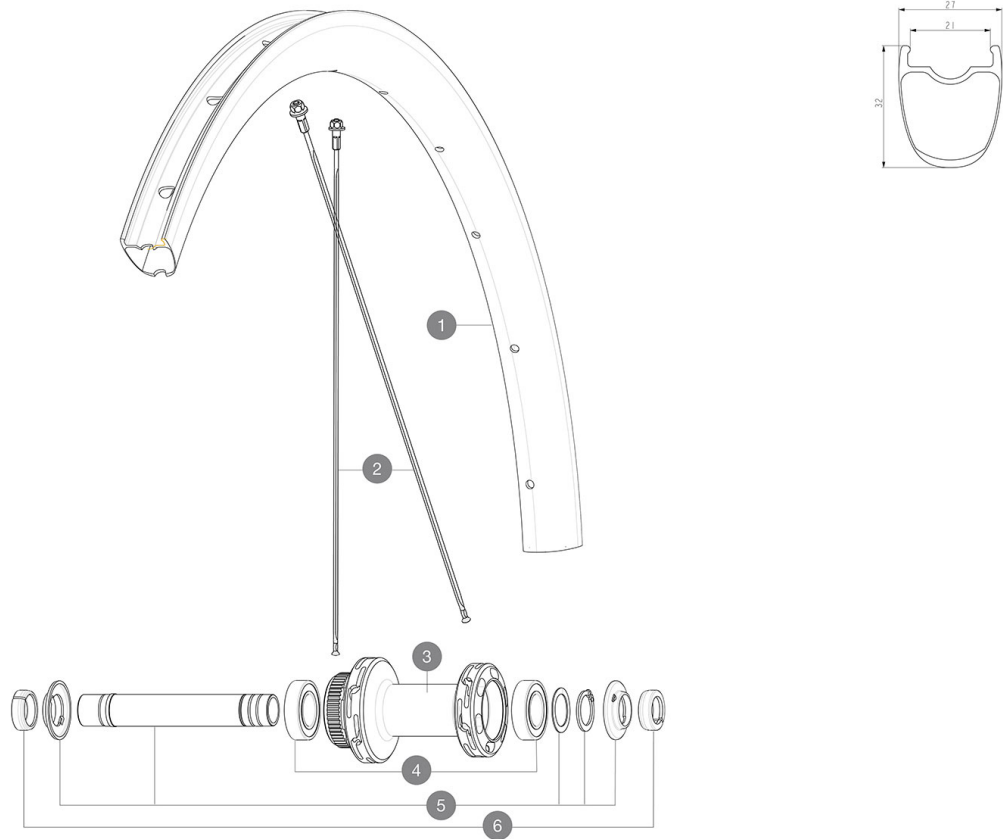

MAVIC **COSMIC SL 32 DISC****REFERENZEN RÄDER**

F90321 COSL 32 CL 700 12X100

ASTM CATEGORY 2 : road and offroad with jumps less than 15cm

For a longer longevity of the wheel, Mavic recommends that the total weight supported by the wheels doesn't exceed 120kg, bike included

Instant Drive 360-Freilaufkörper (Stahl) für Shimano HG-Ritzelkassetten (V3790101)

Recommended tyre sizes: 25 to 32 mm

Max. Pressure: see indication on wheel and tyre. If they differ, use the lowest of the 2

Maximum tyre pressure: 6.1bar/88PSI with a 25mm tyre - 3.5bar/51PSI with a 64mm tyre

Instant Drive 360-Freilaufkörper für Campagnolo N3W-Ritzelkassetten (LV4270100)

**RIMS**

&NBSP::

1	V4093215	Kit Front/Rear rim Cosmic SL 32 Disc while stock lasts
	V2620101	UST RIM TAPE 25mm (for 21-24mm wide rim)