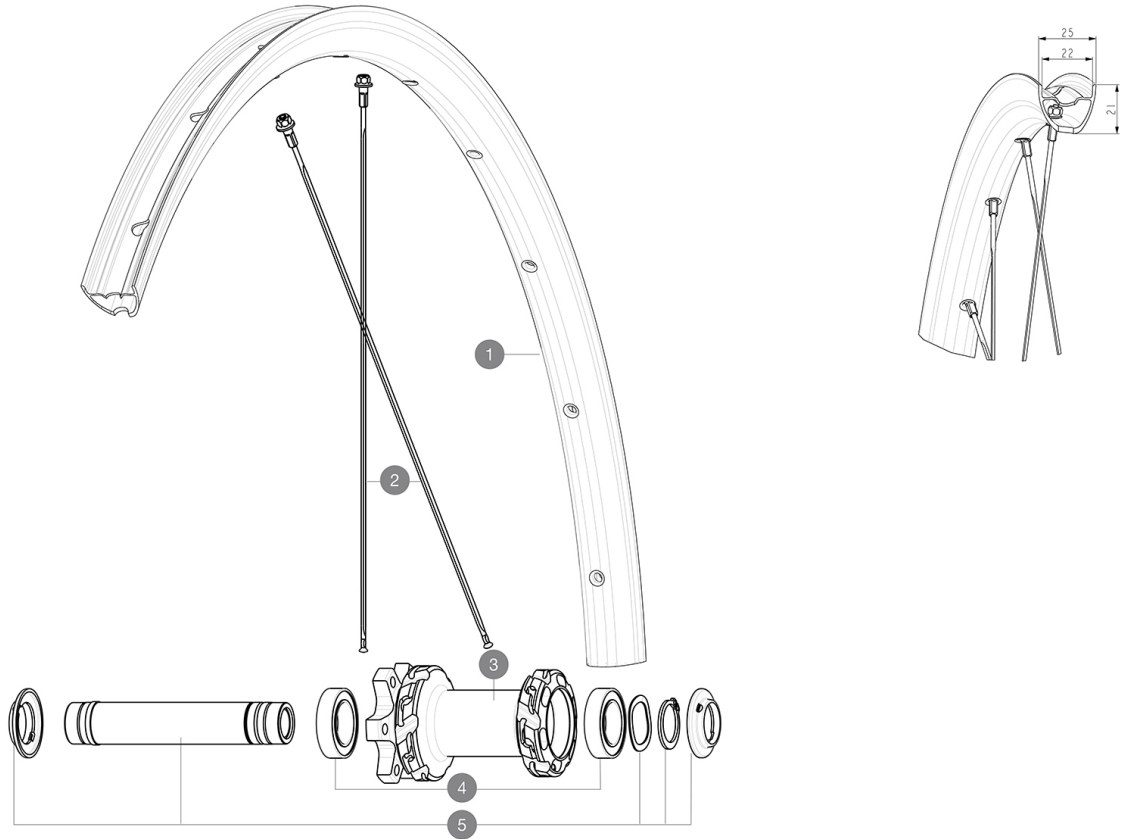

MAVIC ALLROAD S DISC EBM

1
2021
FRONT

Recommended tyre sizes: 28 to 64 mm (1.1" to 2.5")

REFERENZEN RÄDER

F91081 ALLR S EBM INT 700

RIMS

&NBSP;:

1	V4092210	Kit Front rim EBM Allroad S
	V2620101	UST RIM TAPE 25mm (for 21-24mm wide rim)

SPOKES

2	V4162701	Kit 12 Front EBM Allroad S flat spoke 294 + steel nipple
---	----------	--

HUB SHELLS

3	N/A	NABENKÖRPER
4	V2500901	KIT BEARINGS 18x30x7 + WAVED WASHER + CLIP
5	V2375501	Kit QRM auto front axle 100x12/15mm D6T

MAVIC *ALLROAD S DISC EBM*

Specifications

RADGEWICHTE