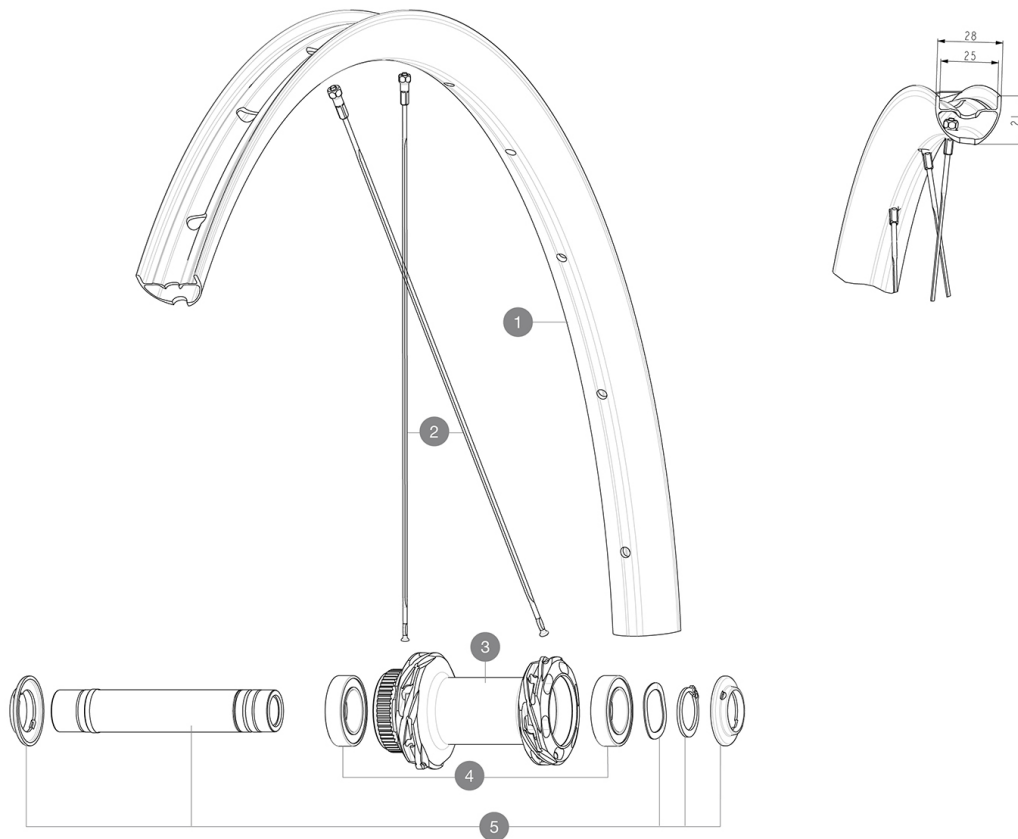

## REFERENZEN RÄDER

### RIMS

&NBSP;:

|   |          |  |
|---|----------|--|
| 1 | V4095115 | Kit Front/Rear rim Allroad 650B        |
|   | V2700101 | UST Tape 28mm for 25 to 27mm wide rims |

### SPOKES

|   |          |  |
|---|----------|--|
| 2 | V4165001 | Kit 12 Front/Rear Allroad 650B flat spoke 277 + nipple black |
|---|----------|--|

### HUB SHELLS

|   |          |   |
|---|----------|---|
| 3 | N/A      | NABENKÖRPER   |
| 4 | V2500901 | KIT BEARINGS 18x30x7 + WAVED WASHER + CLIP          |
| 5 | V2374001 | KIT 12x100mm FRONT AXLE DCL QRM AUTO ALLROAD > 2019 |