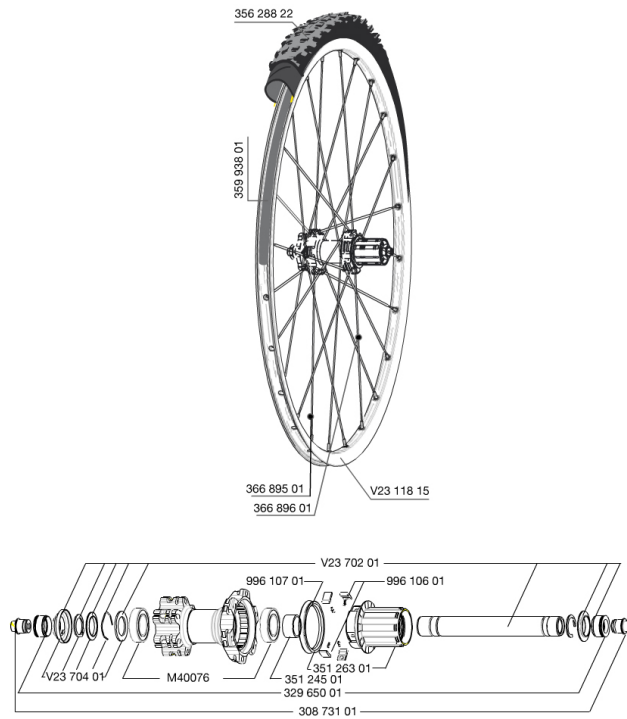

RÉFÉRENCES ROUES

353029 CROSSROC 29REAR9x135WTS

JANTES

35993801	UST RIM STRIP 29x19c
V2311815	JANTE AVT/ARR CROSSROC 29"

RAYONS

36689601	"12 SPOKES DRIVE SIDE CROSSROC 29"" 293mm"
36689501	"12 SPOKES FRONT/OPP DRIVE SIDE CROSSROC 29"" 295mm"

MOYEUX

V2370401	REAR AUTO ADJUST.PLAY KIT 12MM AXLE
35124501	SET OF 3 REAR AXLE/FREEWHEEL BODY SPACERS
99610701	JOINT A LEVRE ITS4
V2370201	KIT AXE ARRIERE 12MM CROSSONE/CROSSRIDE/CROSSROC
35126301	TS-2 FREEWHEEL BODY + SEAL 2013 (NO PAWLS) - while stock las
99610601	KIT CLIQUETS ITS4
M40076	HUB BEARINGS 17x30x7 6903 x 2

PNEUMATIQUES

35628822	Crossroc Roam 29
----------	------------------

ADAPTATEURS

32965001	ADAPTER Rr 12x142mm Elite/CRide MTB (Rd)
30873101	2 REAR REDUCERS 12/9,5mm 2012 ITS4 HUB

MAVIC *Crossroc 29 WTS*

Spécifications

POIDS ROUES

Poids roue 1025