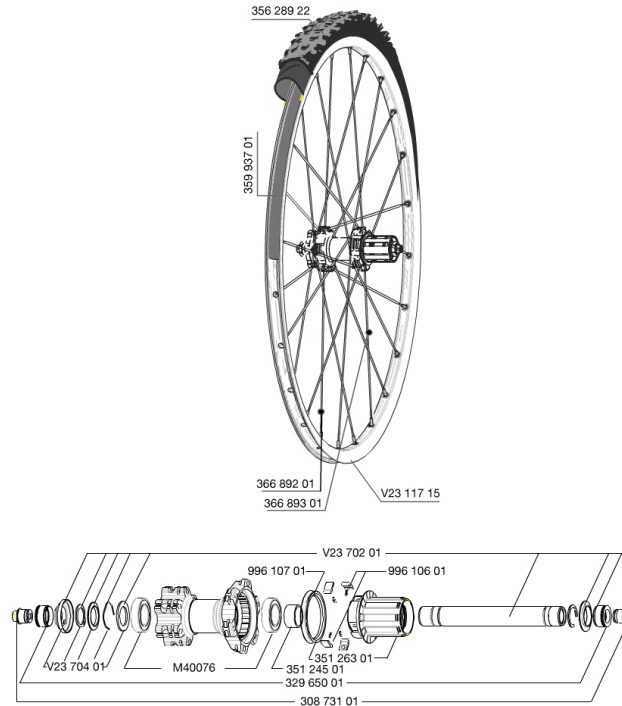

RÉFÉRENCES ROUES

353076 CROSSROC 650b REAR 9x135WTS

JANTES

 :

V2311715	JANTE AVT/ARR CROSSROC 27,5"
35993701	UST RIM STRIP 27.5x19c

RAYONS

36689201	"12 SPOKES FRONT/OPP DRIVE SIDE CROSSROC 650b/27,5"" 277mm"
36689301	"12 SPOKES DRIVE SIDE CROSSROC 650b/27,5"" 275mm"

MOYEUX

99610601	KIT CLIQUETS ITS4
V2370401	REAR AUTO ADJUST.PLAY KIT 12MM AXLE
35124501	SET OF 3 REAR AXLE/FREEWHEEL BODY SPACERS
99610701	JOINT A LEVRE ITS4
V2370201	KIT AXE ARRIERE 12MM CROSSONE/CROSSRIDE/CROSSROC
35126301	TS-2 FREEWHEEL BODY + SEAL 2013 (NO PAWLS) - while stock las

PNEUMATIQUES

35628922	Crossroc Roam 650b
----------	--------------------

ADAPTATEURS

32965001	ADAPTER Rr 12x142mm Elite/CRide MTB (Rd)
30873101	2 REAR REDUCERS 12/9,5mm 2012 ITS4 HUB

MAVIC *Crossroc 650b WTS*

Spécifications

POIDS ROUES

Poids roue 970