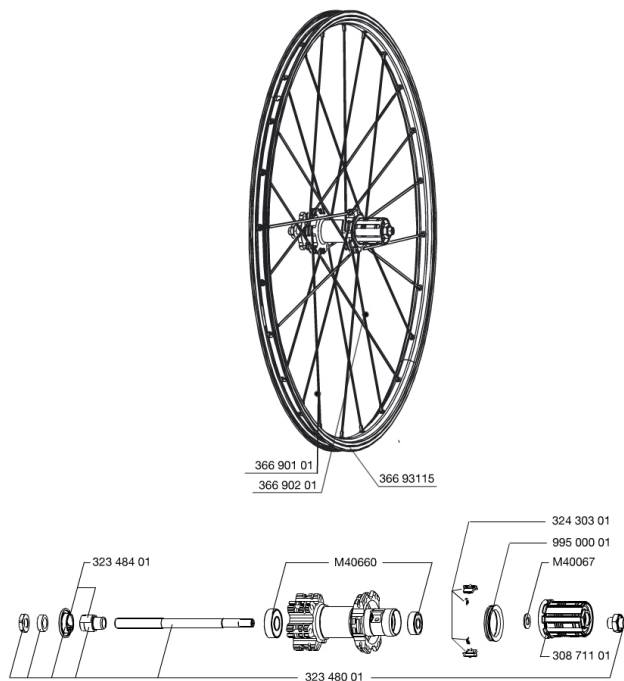

RÁFÁRENCES ROUES

356073 CROSSONE 650b REAR

JANTES

&NBSP;:

1	36693115	"FRONT/REAR CROSSONE 650b/27,5"" RIM"
---	----------	---------------------------------------

RAYONS

2	36690101	"12 SPOKES FRONT/OPP DRIVE SIDE CROSSONE 650b/27,5"" 278mm"
3	36690201	"12 SPOKES DRIVE SIDE CROSSONE 650b/27,5"" 276mm"

MOYEUX

4	N/A	CORPS DE MOYEU
5	M40660	ROULEMENTS MOYEU ARR 608+6001
6	32348001	AXE ARR VTT DISC CROSSLAND/CROSSMAX ENDURO DISC
7	32348401	KIT SUPPORTS ROULEMENTS EXPANSIBLE
8	99500001	JOINT A LEVRE FTSX
9	M40067	KIT ENTRETOISES CORPS DE RL/RLT NEZ DE MOYEU FTS
10	30871101	FTS-L FREEWHEEL BODY HG11 2013 (8 or 9mm axle compatible)

MAVIC *Crossone 650b*

Spécifications

POIDS ROUES

Poids roue 1090