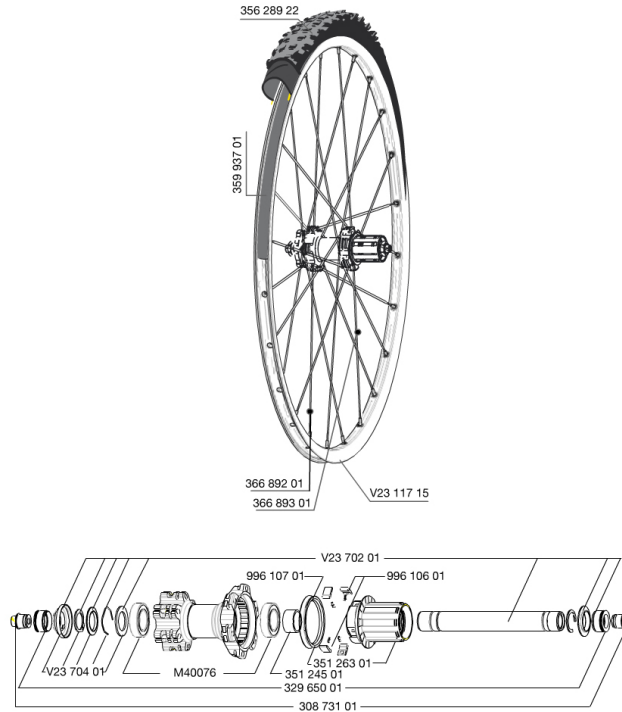

MAVIC CROSSROC WTS 650b (27,5) Lefty Supermax 2014

RĂFĂRENCES ROUES

JANTES

&NBSP;:

35993701	UST RIM STRIP 27.5x19c
V2311715	JANTE AVT/ARR CROSSROC 27,5"

RAYONS

36689301	"12 SPOKES DRIVE SIDE CROSSROC 650b/27,5"" 275mm"
36689201	"12 SPOKES FRONT/OPP DRIVE SIDE CROSSROC 650b/27,5"" 277mm"

MOYEUX

V2370201	KIT AXE ARRIERE 12MM CROSSONE/CROSSRIDE/CROSSROC
35126301	TS-2 FREEWHEEL BODY + SEAL 2013 (NO PAWLS) - while stock las
99610601	KIT CLIQUETS ITS4
M40076	HUB BEARINGS 17x30x7 6903 x 2
V2370401	REAR AUTO ADJUST.PLAY KIT 12MM AXLE
35124501	SET OF 3 REAR AXLE/FREEWHEEL BODY SPACERS
99610701	JOINT A LEVRE ITS4

PNEUMATIQUES

35628922	Crossroc Roam 650b
----------	--------------------

ADAPTATEURS

32965001	ADAPTER Rr 12x142mm Elite/CRide MTB (Rd)
30873101	2 REAR REDUCERS 12/9,5mm 2012 ITS4 HUB

MAVIC **CROSSROC WTS 650b (27,5) Lefty****Spécifications Supermax 2014**

POIDS ROUES

Poids roue