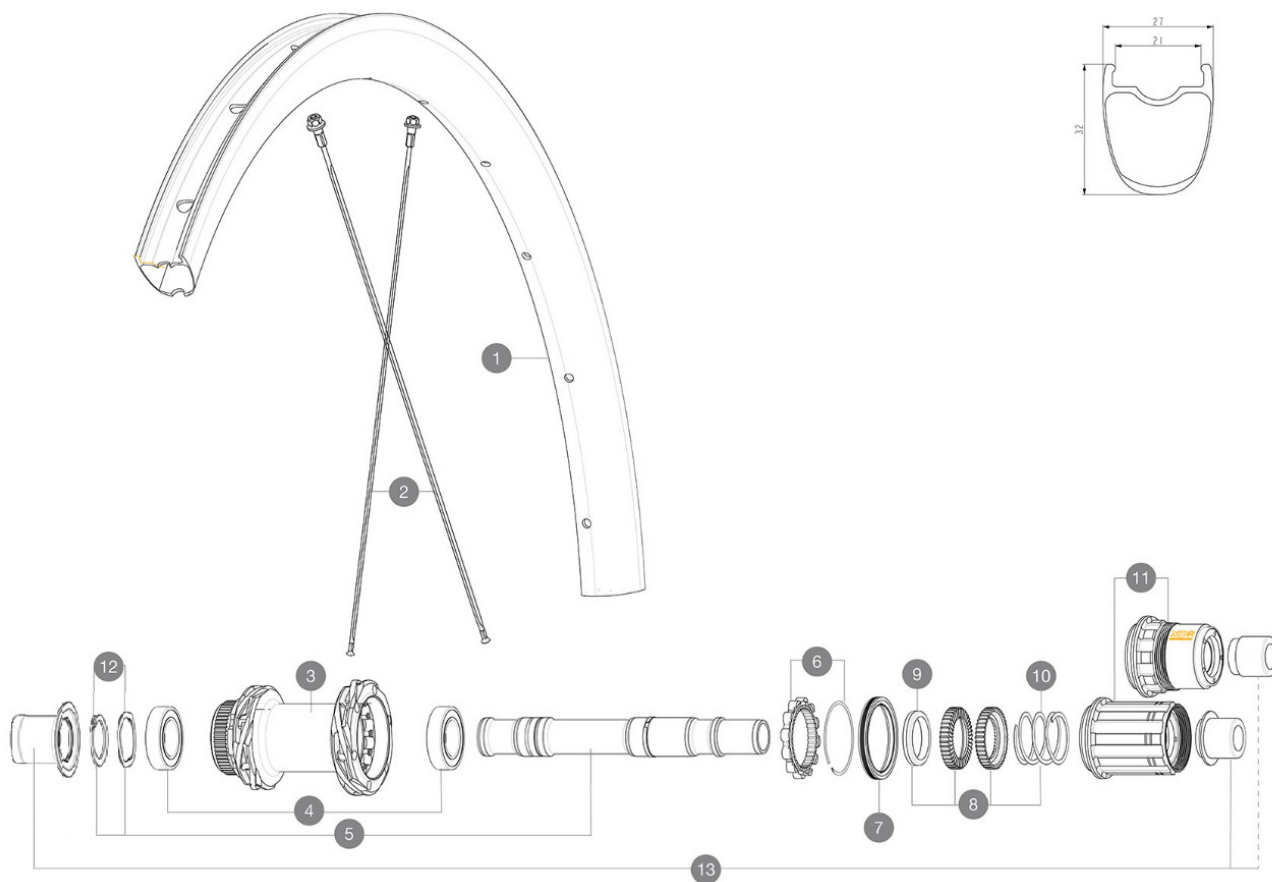

MAVIC Cosmic SLS 32 Disc

1
2021
REAR

RÉFÉRENCES ROUES

R36771 Cosmic SLS 32 DCL Rr

R39081 Cosmic SLS 32 DCL Rr XDR

JANTES

&NBSP;:

1	V4093215	Kit Front/Rear rim Cosmic SL 32 Disc while stock lasts
	V2620101	UST RIM TAPE 25mm (for 21-24mm wide rim)

RAYONS

2	V4163101	Kit 12 Front/Rear Cosmic SLS 32 Disc aero stainless spoke 28
---	----------	--

MOYEUX

3	N/A	CORPS DE MOYEU
3	N/A	CORPS DE MOYEU
4	M40076	HUB BEARINGS 17x30x7 6903 x 2
5	V2373401	KIT ID360 135/142 DCL L1 AXLE WITH CLIP
6	V2252701	KIT ID360 INSERT SHAPED EAR LOBE > 2017
7	V00063631	Kit ID360 seal version 2 (larger)
8	V2251701	ID360 2 RATCHETS + SPRING + GREASE
9	V2500501	Kit 3 ID360 pad for noise reduction
10	V2251801	KIT 3 ID360 ROAD SPRINGS
11	V2580101	FREEHUB BODY XD Road ID360
11	V3430101	HG11 Freewheel Body ID360
12	V2373001	KIT ADJUST. SYSTEM QRM AUTO ID360 for 17x30x7 bearing

ADAPTATEURS

13	V2510701	ID360 EVO REAR AXLE ADAPTERS 12x142mm DCL & D6T
----	----------	---

MAVIC *Cosmic SLS 32 Disc*

Spécifications
POIDS ROUES