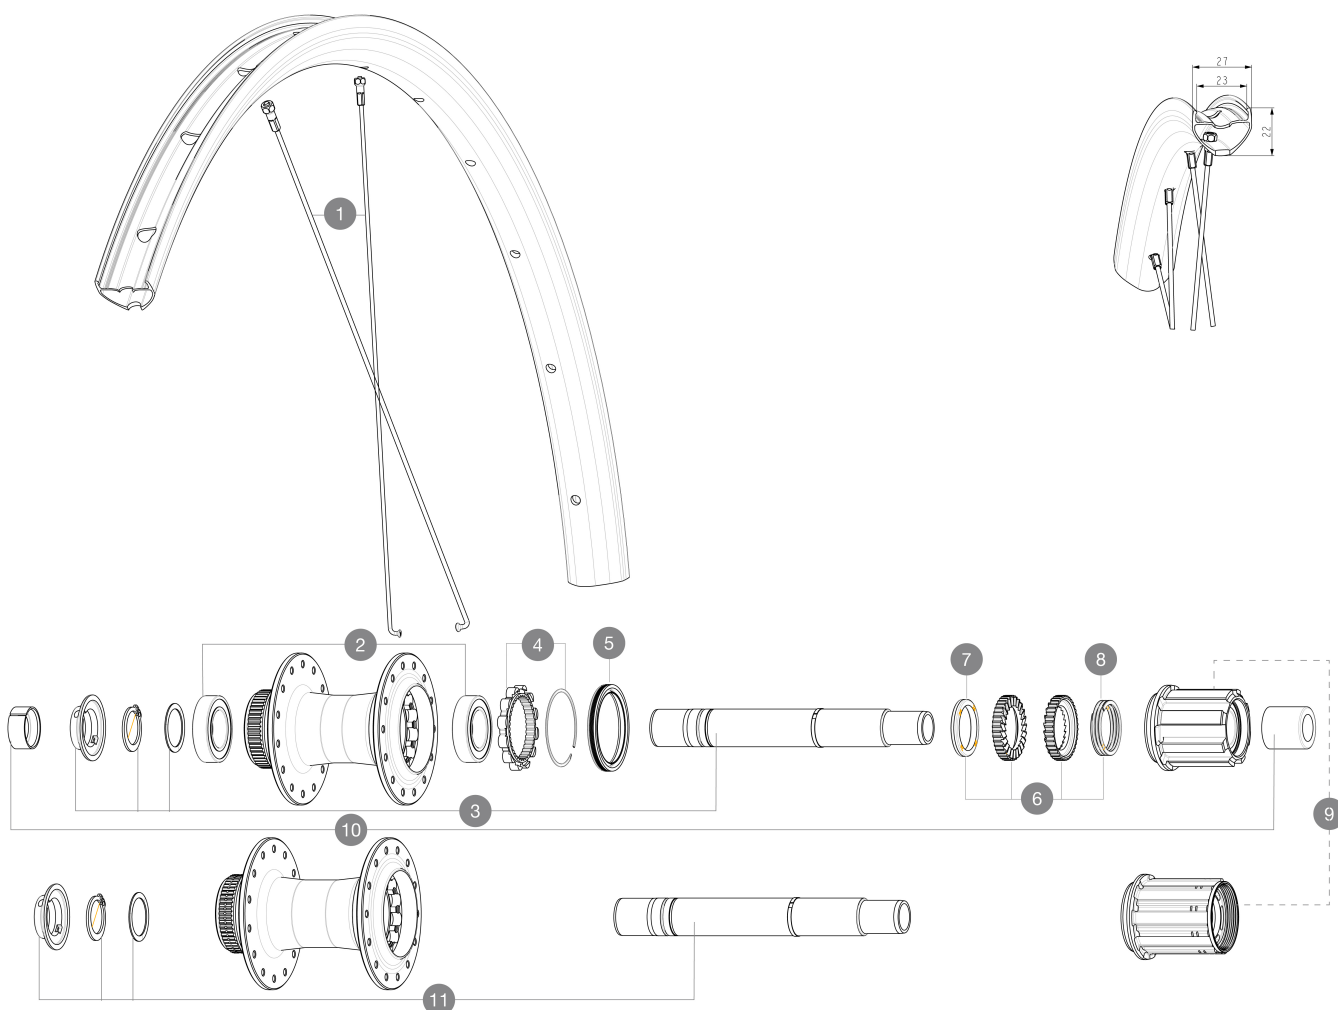

## REFERENZEN RÄDER

### SPOKES

1	V00062331	Kit 14 ft/rr Jbent bk rd spk 298 29"+np
---	-----------	-----------------------------------------

### HUB SHELLS

2	M40076	HUB BEARINGS 17x30x7 6903 x 2
3	V2373401	KIT ID360 135/142 DCL L1 AXLE WITH CLIP
4	V2252701	KIT ID360 INSERT SHAPED EAR LOBE > 2017
5	V00063631	Kit ID360 seal version 2 (larger)
6	V2375201	KIT ID360 24 TEETH 2 RATCHET + MTB SPRING + PAD (specific)
7	V2375401	KIT ID360 MTB 24T 3 NOISE REDUCING PADS
8	V2372901	KIT 3 ID360 MTB SPRINGS
9	V3430101	HG11 Freewheel Body ID360
9	V3440101	ED11 Freewheel Body ID360
11	V2375701	Kit ID360 148 DCL axle with circlip

### OPTIONS

V2373001	KIT ADJUST. SYSTEM QRM AUTO ID360 for 17x30x7 bearing
----------	-------------------------------------------------------