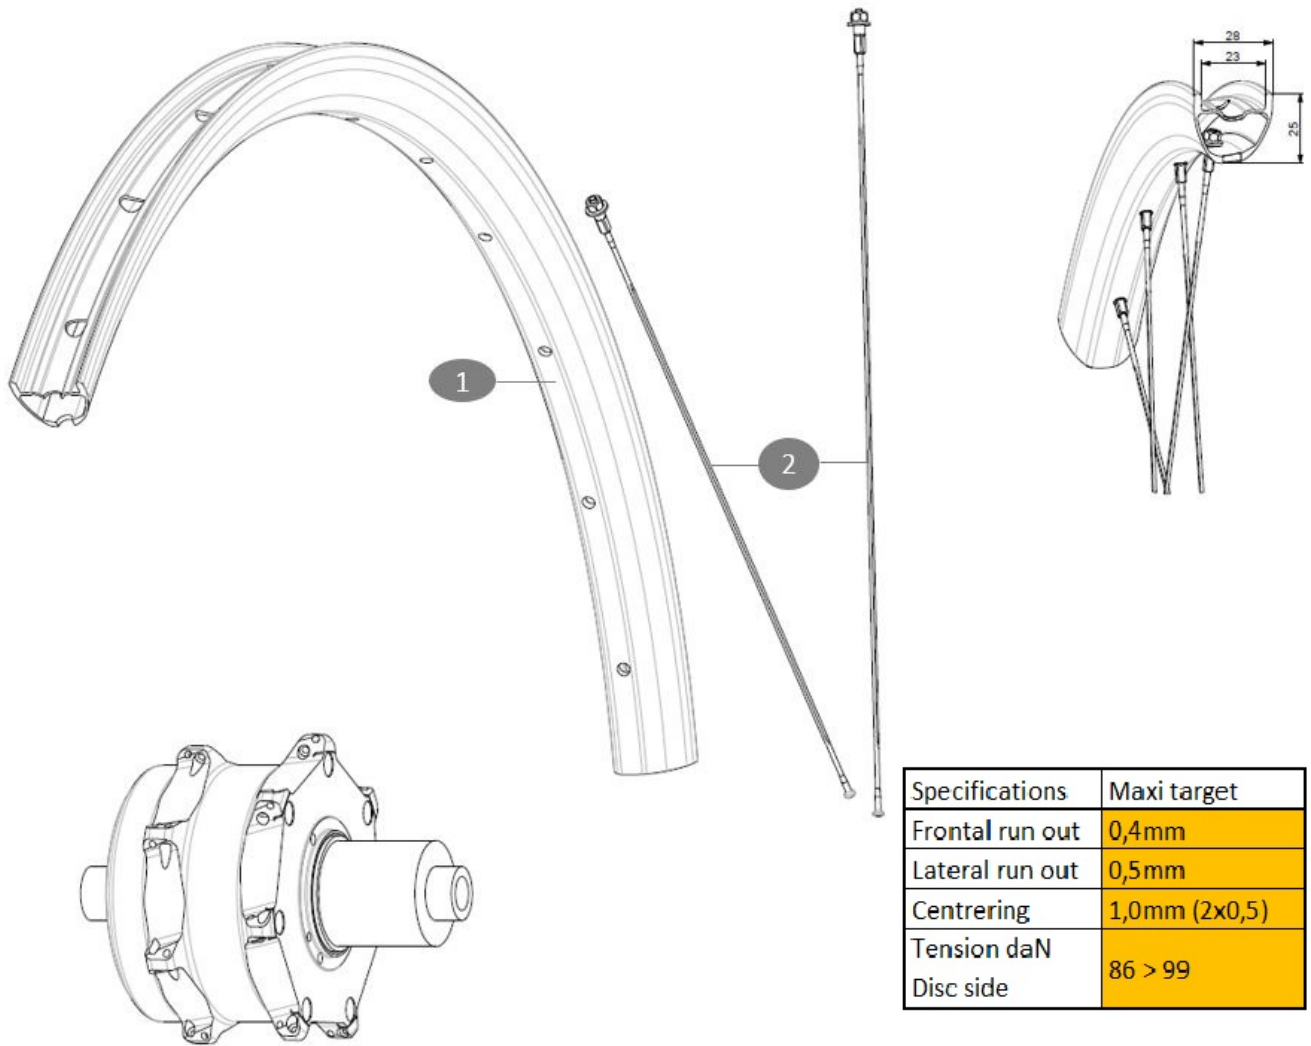

REFERENZEN RÄDER

**RIMS**

&NBSP;:

- 1 V00054909 Kit Rear rim Allroad Pro Carbon EBM X20 while stock lasts
- V2620101 UST RIM TAPE 25mm (for 21-24mm wide rim)

**SPOKES**

- 2 V00054531 Kit14Aird Pro Carb spk283 EBMX20+blk npl

**MAVIC** **ALLROAD PRO CARBON SL EBM X20****Specifications**

RADGEWICHTE