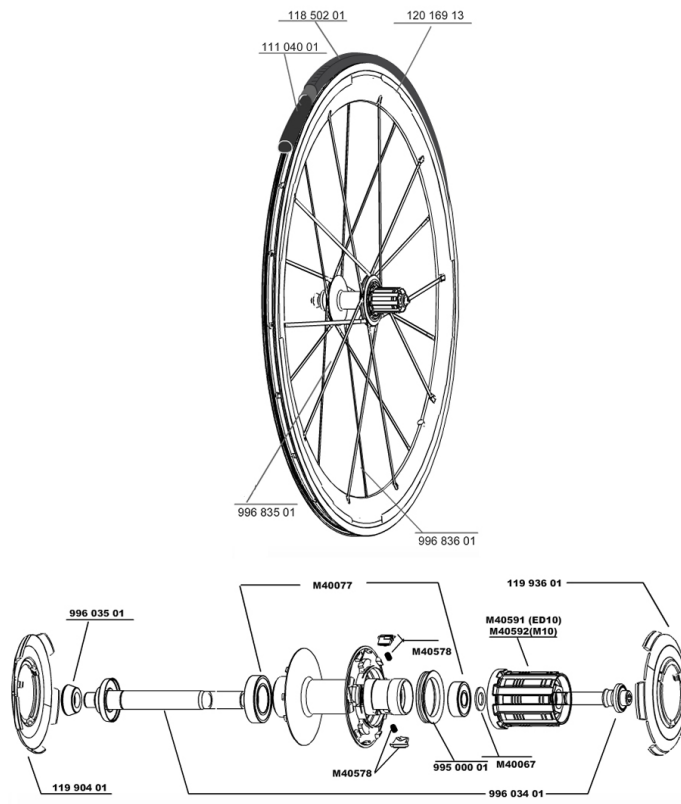

## REFERENZEN RÄDER

111673 COSMIC CARBONE SLR011M10 WTS 111674 COSMIC CARBONE SLR011ED11 WTS

### RIMS

&NBSP;:

12016913 REAR COSMIC CARBONE SLR RIM

### SPOKES

99683501 5 SPOKES CARBONE SLR FRT+OFW  
99683601 5 SPOKES CARBONE SLR FW SIDE

### **RADGEWICHTE**

Radgewicht