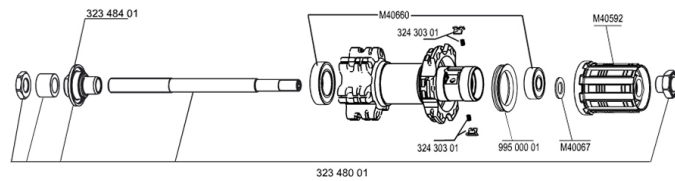

REFERENZEN RÄDER

127089	CROSSRIDE DISC 011 DCL REAR	127092	CROSSRIDE DISC 011 6T REAR
127090	CROSSRIDE DISC 011 DCL PR	127093	CROSSRIDE DISC 011 6T PR

RIMS

&NBSP;:

12021615	FRONT/REAR CROSSRIDE DISC 11 RIM
----------	----------------------------------

SPOKES

99687501	12 SPOKES CROSSRIDE DISC 09 263mm
----------	-----------------------------------

HUB SHELLS

M40660	REAR HUB 608+6001 BEARINGS
M40592	CORPS DE ROUE LIBRE FTS "L" M10
32348401	EXPANSIBLE BEARINGS SUPPORT
32430301	FTSX MTB PAWLS KIT
M40067	10 SPACERS FRW/HUB BODY
32348001	DISC REAR AXLE XLAND/XMAX ENDU
99500001	FTSL/FTSX FREEHUB BODY SEAL

MAVIC *Crossride Disc*

Specifications

RADGEWICHTE