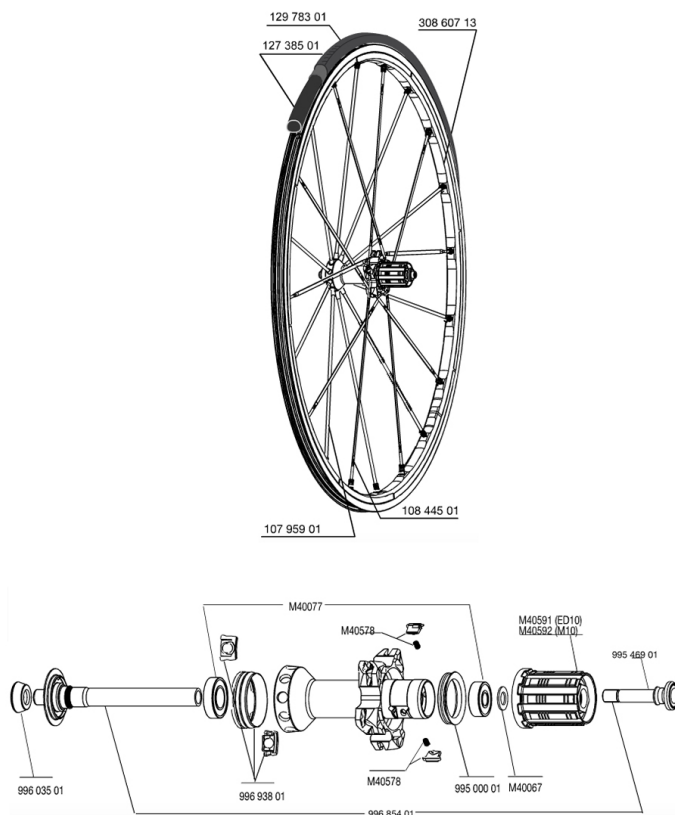

REFERENZEN RÄDER

127960	R-SYS 012 M10 WTS	127962	R-SYS 012 M10 PR WTS
127961	R-SYS 012 ED11 WTS	127963	R-SYS 012 ED11 PR WTS

RIMS

&NBSP;:

30860713	REAR RIM R-SYS 12
99685401	R-SYS PREMIUM REAR AXLE

SPOKES

10795901	10 SILVER R-SYS CARBON REAR SPK.284mm
99693801	2 SILVER TRACOMP RINGS + CLIPS
10844501	10 RED R-SYS 010 ALLOY FW REAR SPOKES 295mm

HUB SHELLS

99603501	R.FORK SUPPORT COS.CARB.ULTIMATE
99500001	FTSL/FTSX FREEHUB BODY SEAL
M40578	FTSL PAWLS KIT (ROAD WHEELS)
M40077	REAR HUB 608+6901 BEARINGS
M40592	CORPS DE ROUE LIBRE FTS "L" M10
M40067	10 SPACERS FRW/HUB BODY
99546901	REAR TITANIUM BOLT M10/ED10
M40591	CORPS DE ROUE LIBRE FTS "L" ED10

MAINTENANCE

12738501	Road Innertube Presta 48mm
----------	----------------------------

TYRES

12978301	Yksion PowerLink white 23
----------	---------------------------

Specifications

RADGEWICHTE