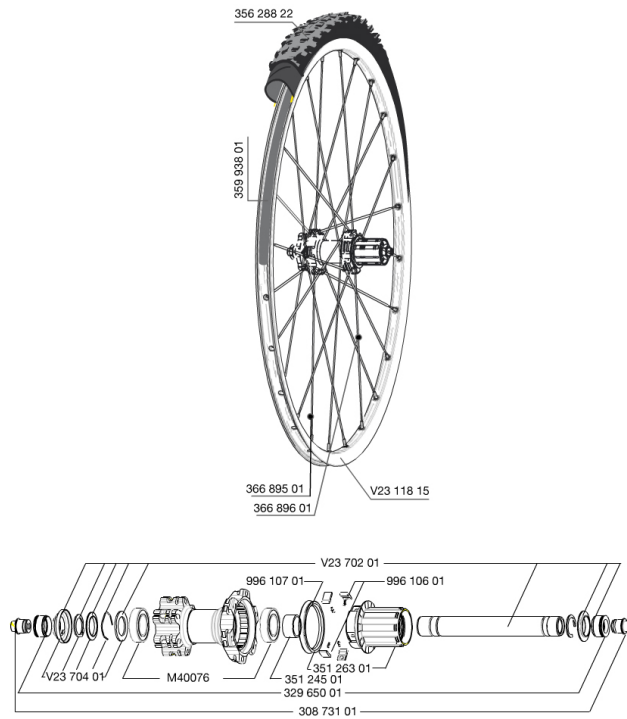

REFERENZEN RÄDER

353029 CROSSROC 29REAR9x135WTS

RIMS

&NBSP;:

35993801	UST RIM STRIP 29x19c
V2311815	KIT FRONT/REAR CROSSROC 29"

SPOKES

36689601	"12 SPOKES DRIVE SIDE CROSSROC 29"" 293mm"
36689501	"12 SPOKES FRONT/OPP DRIVE SIDE CROSSROC 29"" 295mm"

HUB SHELLS

99610701	ITS4 SEAL
V2370201	KIT REAR AXLE 12MM CROSSONE/CROSSRIDE/CROSSROC
35126301	TS-2 FREEWHEEL BODY + SEAL 2013 (NO PAWLS) - while stock las
99610601	ITS4 PAWLS KIT
M40076	HUB BEARINGS 17x30x7 6903 x 2
V2370401	REAR AUTO ADJUST.PLAY KIT 12MM AXLE
35124501	SET OF 3 REAR AXLE/FREEWHEEL BODY SPACERS

TYRES

35628822	Crossroc Roam 29
----------	------------------

ADAPTERS

32965001	ADAPTER Rr 12x142mm Elite/CRide MTB (Rd)
30873101	2 REAR REDUCERS 12/9,5mm 2012 ITS4 HUB

MAVIC *Crossroc 29 WTS*

2

2014

REAR

Specifications

RADGEWICHTE

Radgewicht 1025