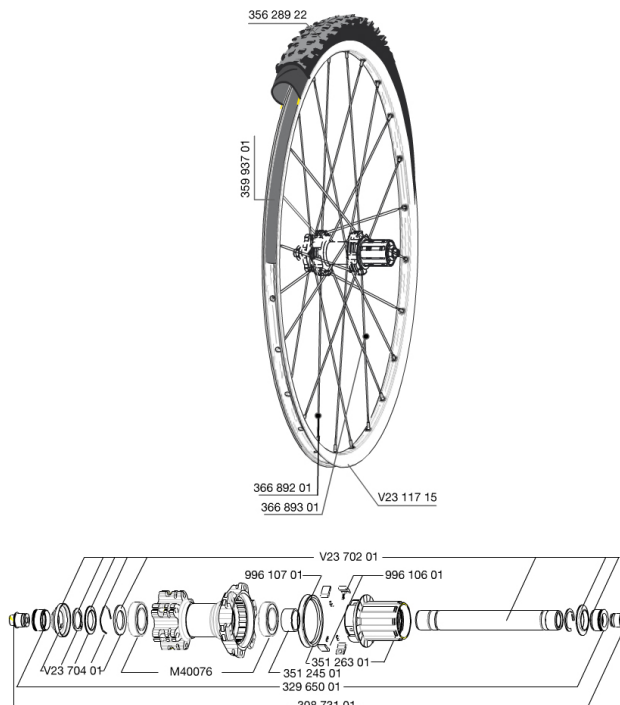

REFERENZEN RÄDER

353076 CROSSROC 650b REAR 9x135WTS

RIMS

&NBSP;:

35993701	UST RIM STRIP 27.5x19c
V2311715	KIT FRONT/REAR CROSSROC 27,5"

SPOKES

36689301	"12 SPOKES DRIVE SIDE CROSSROC 650b/27,5"" 275mm"
36689201	"12 SPOKES FRONT/OPP DRIVE SIDE CROSSROC 650b/27,5"" 277mm"

HUB SHELLS

V2370401	REAR AUTO ADJUST.PLAY KIT 12MM AXLE
35124501	SET OF 3 REAR AXLE/FREEWHEEL BODY SPACERS
99610701	ITS4 SEAL
V2370201	KIT REAR AXLE 12MM CROSSONE/CROSSRIDE/CROSSROC
35126301	TS-2 FREEWHEEL BODY + SEAL 2013 (NO PAWLS) - while stock las
99610601	ITS4 PAWLS KIT

TYRES

35628922	Crossroc Roam 650b
----------	--------------------

ADAPTERS

32965001	ADAPTER Rr 12x142mm Elite/CRide MTB (Rd)
30873101	2 REAR REDUCERS 12/9,5mm 2012 ITS4 HUB

MAVIC *Crossroc 650b WTS*

Specifications

RADGEWICHTE

Radgewicht 970