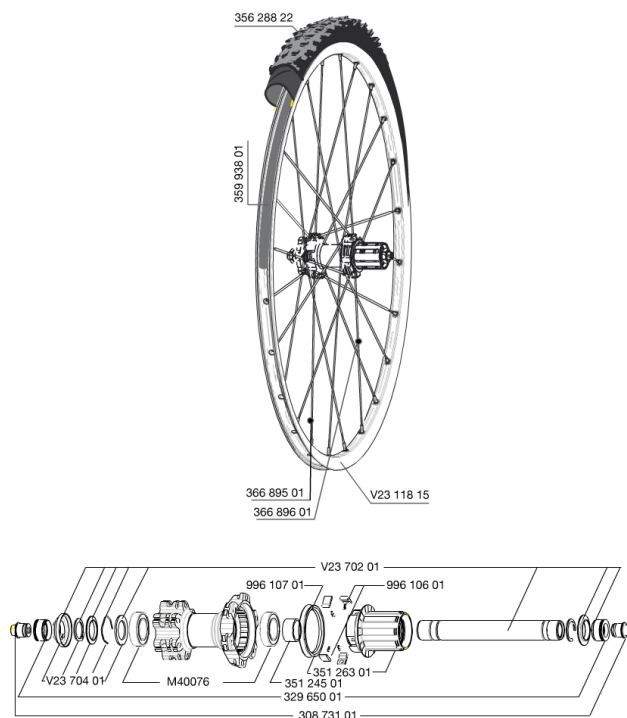

REFERENZEN RÄDER

RIMS

&NBSP;:

35993801	UST RIM STRIP 29x19c
V2311815	KIT FRONT/REAR CROSSROC 29"

SPOKES

36689501	"12 SPOKES FRONT/OPP DRIVE SIDE CROSSROC 29"" 295mm"
36689601	"12 SPOKES DRIVE SIDE CROSSROC 29"" 293mm"

HUB SHELLS

M40076	HUB BEARINGS 17x30x7 6903 x 2
V2370401	REAR AUTO ADJUST.PLAY KIT 12MM AXLE
35124501	SET OF 3 REAR AXLE/FREEWHEEL BODY SPACERS
99610701	ITS4 SEAL
V2370201	KIT REAR AXLE 12MM CROSSONE/CROSSRIDE/CROSSROC
35126301	TS-2 FREEWHEEL BODY + SEAL 2013 (NO PAWLS) - while stock las
99610601	ITS4 PAWLS KIT

TYRES

35628822	Crossroc Roam 29
----------	------------------

ADAPTERS

30873101	2 REAR REDUCERS 12/9,5mm 2012 ITS4 HUB
32965001	ADAPTER Rr 12x142mm Elite/CRide MTB (Rd)

CROSSROC WTS 29 Lefty 2014

Specifications

RADGEWICHTE

Radgewicht